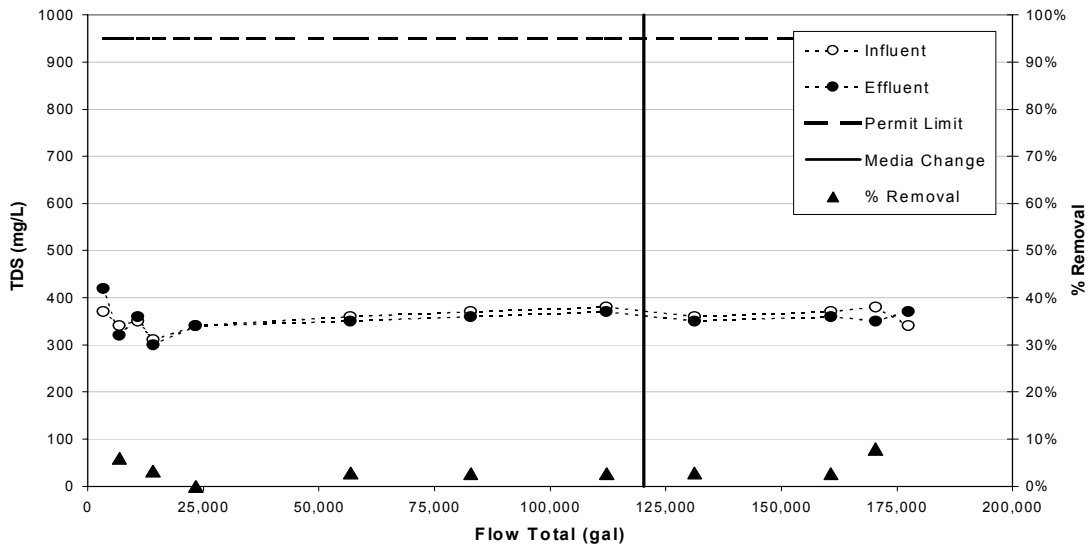

ATTACHMENT 10

CONSTITUENT REMOVAL FIGURES

TABLE OF CONTENTS

1. Oil and Grease
2. Total Organic Carbon
3. TSS
4. Turbidity
5. TDS
6. Ammonia-N
7. Nitrate-N
8. Nitrite-N
9. Nitrate + Nitrite -N
10. Total Kjeldahl Nitrogen
11. Sulfate
12. Alkalinity
13. Conductivity
14. Hardness
15. pH
16. Antimony, Total
17. Antimony, Dissolved
18. Arsenic, Total
19. Arsenic, Dissolved
20. Beryllium, Total
21. Beryllium, Dissolved
22. Cadmium, Total
23. Cadmium, Dissolved
24. Chromium, Total
25. Chromium, Dissolved
26. Copper, Dissolved
27. Iron, Dissolved
28. Lead, Dissolved
29. Manganese, Dissolved
30. Mercury , Total
31. Mercury, Dissolved
32. Nickel, Total
33. Nickel, Dissolved
34. Selenium, Total
35. Selenium, Dissolved
36. Silver, Total
37. Silver, Dissolved
38. Thallium, Total
39. Thallium, Dissolved
40. Zinc, Dissolved

Leaf Compost TSS

Bag Filter TSS

TOTAL DISSOLVED SOLIDS

Sand TDS

Vermiculite TDS

Perlite TDS

Zeolite TDS

Activated Carbon TDS