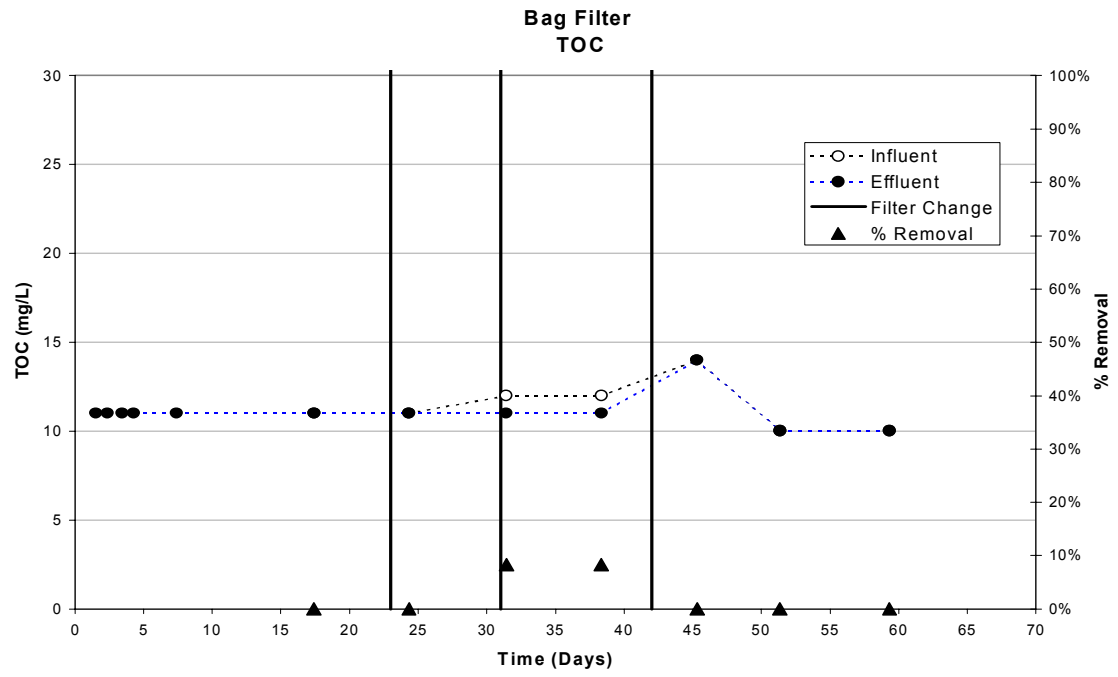

Leaf Compost Oil and Grease

Bag Filter Oil and Grease

TOTAL ORGANIC CARBON

TOTAL SUSPENDED SOLIDS

Zeolite TSS

Activated Carbon TSS

Barley Straw TSS

Peat Moss TSS