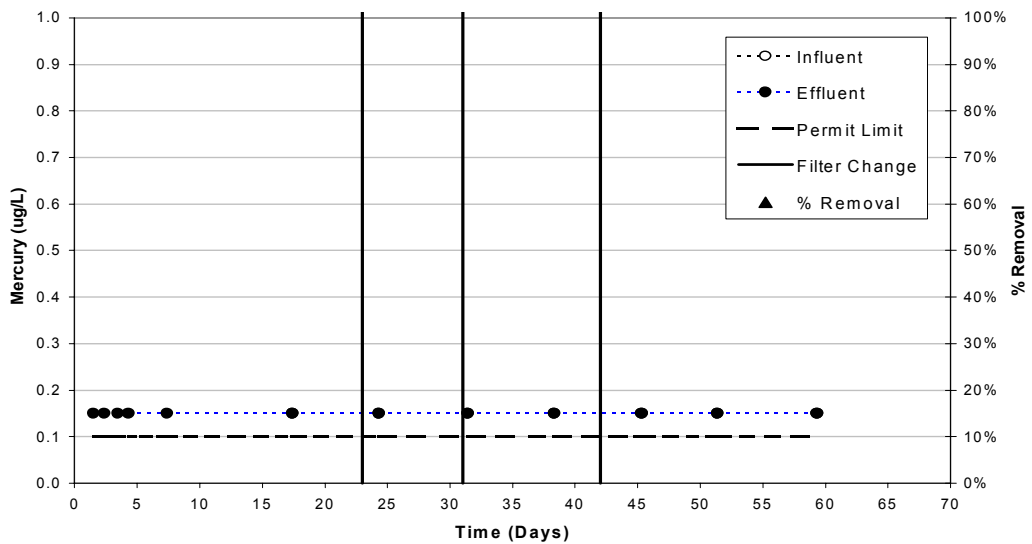

Bag Filter Mercury, Total