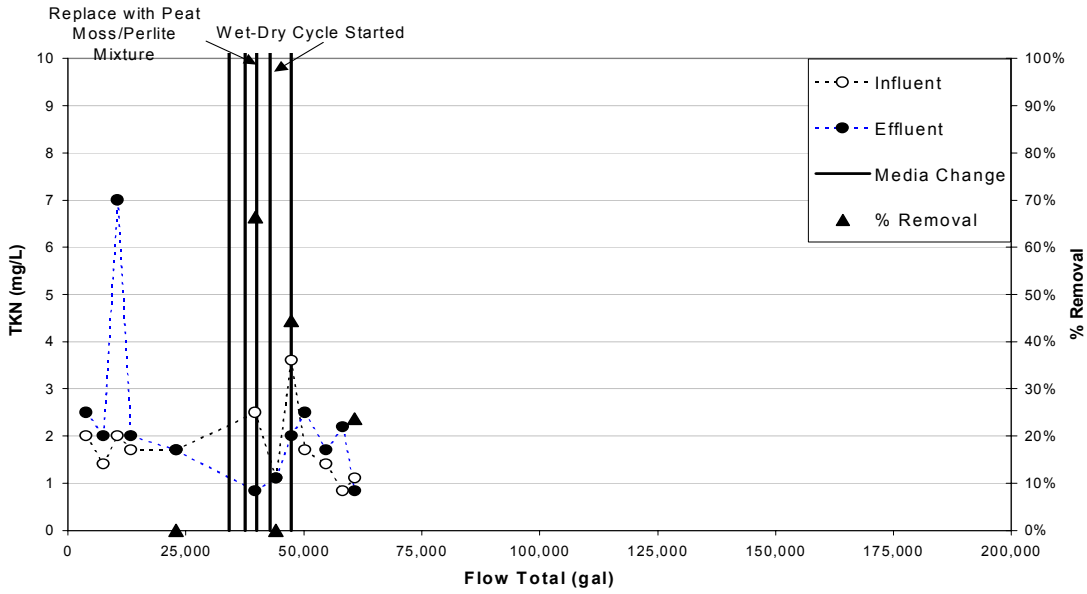

Peat Moss TKN