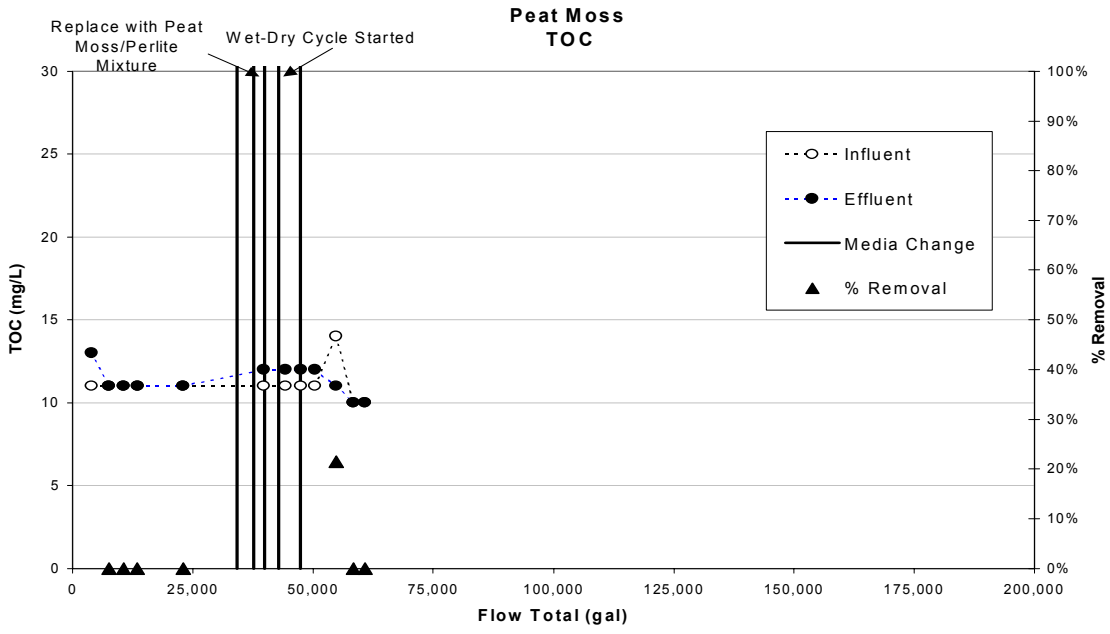

ATTACHMENT 10

CONSTITUENT REMOVAL FIGURES

TABLE OF CONTENTS

1. Oil and Grease
2. Total Organic Carbon
3. TSS
4. Turbidity
5. TDS
6. Ammonia-N
7. Nitrate-N
8. Nitrite-N
9. Nitrate + Nitrite -N
10. Total Kjeldahl Nitrogen
11. Sulfate
12. Alkalinity
13. Conductivity
14. Hardness
15. pH
16. Antimony, Total
17. Antimony, Dissolved
18. Arsenic, Total
19. Arsenic, Dissolved
20. Beryllium, Total
21. Beryllium, Dissolved
22. Cadmium, Total
23. Cadmium, Dissolved
24. Chromium, Total
25. Chromium, Dissolved
26. Copper, Dissolved
27. Iron, Dissolved
28. Lead, Dissolved
29. Manganese, Dissolved
30. Mercury , Total
31. Mercury, Dissolved
32. Nickel, Total
33. Nickel, Dissolved
34. Selenium, Total
35. Selenium, Dissolved
36. Silver, Total
37. Silver, Dissolved
38. Thallium, Total
39. Thallium, Dissolved
40. Zinc, Dissolved

Leaf Compost Oil and Grease

Bag Filter Oil and Grease

TOTAL ORGANIC CARBON

TOTAL SUSPENDED SOLIDS

Zeolite TSS

Activated Carbon TSS

Barley Straw TSS

Peat Moss TSS

Leaf Compost TSS

Bag Filter TSS

TOTAL DISSOLVED SOLIDS

Sand TDS

Vermiculite TDS

Perlite TDS

Zeolite TDS

Activated Carbon TDS