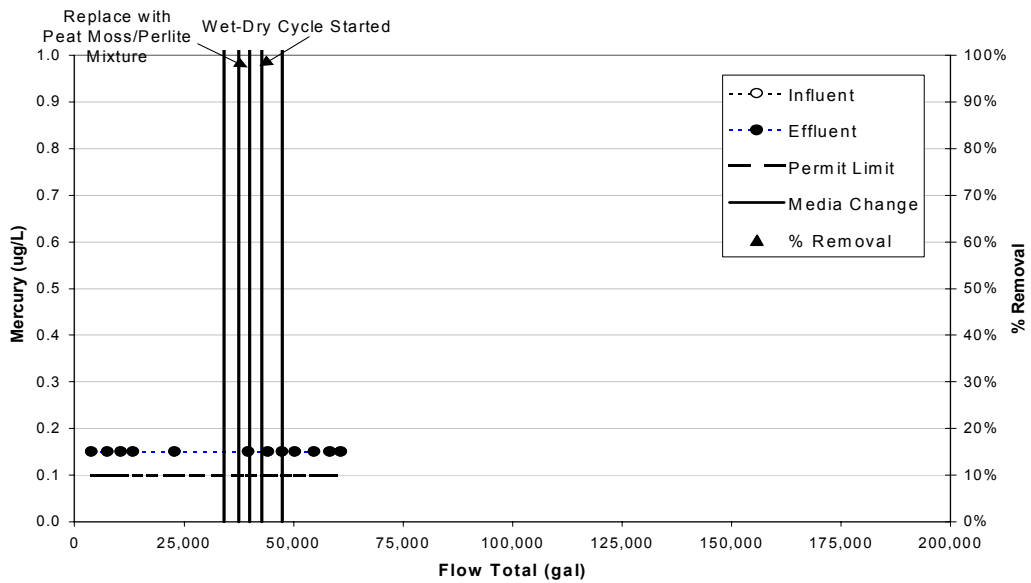

Barley Straw Manganese, Dissolved

Leaf Compost Manganese, Dissolved

Bag Filter Manganese, Dissolved

MERCURY, TOTAL

Zeolite Mercury, Total

Activated Carbon Mercury, Total

Peat Moss Mercury, Total

Barley Straw Mercury, Total