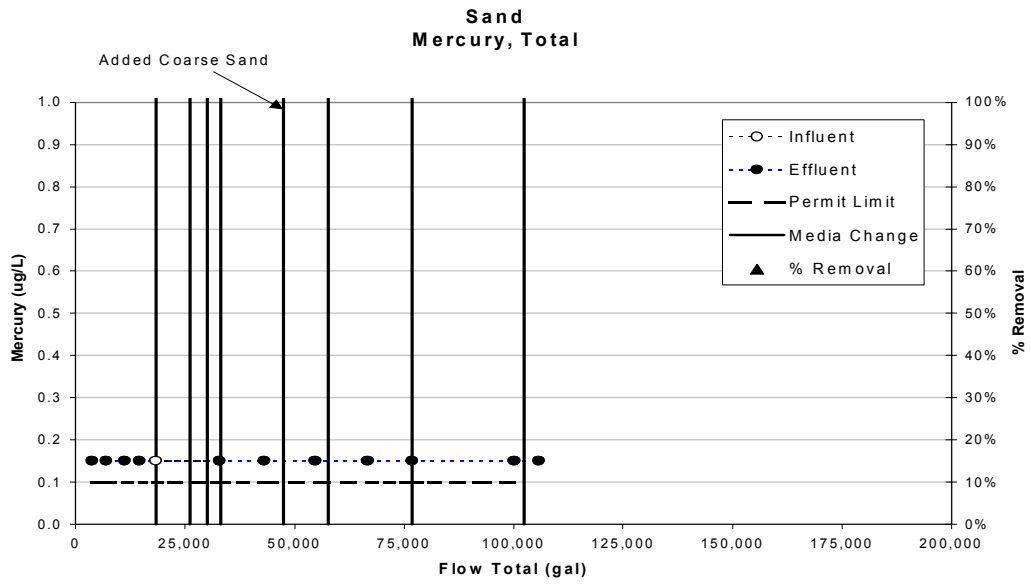

Barley Straw Manganese, Dissolved

Leaf Compost Manganese, Dissolved

Bag Filter Manganese, Dissolved

MERCURY, TOTAL

Zeolite Mercury, Total

Activated Carbon Mercury, Total

Peat Moss Mercury, Total

Barley Straw Mercury, Total