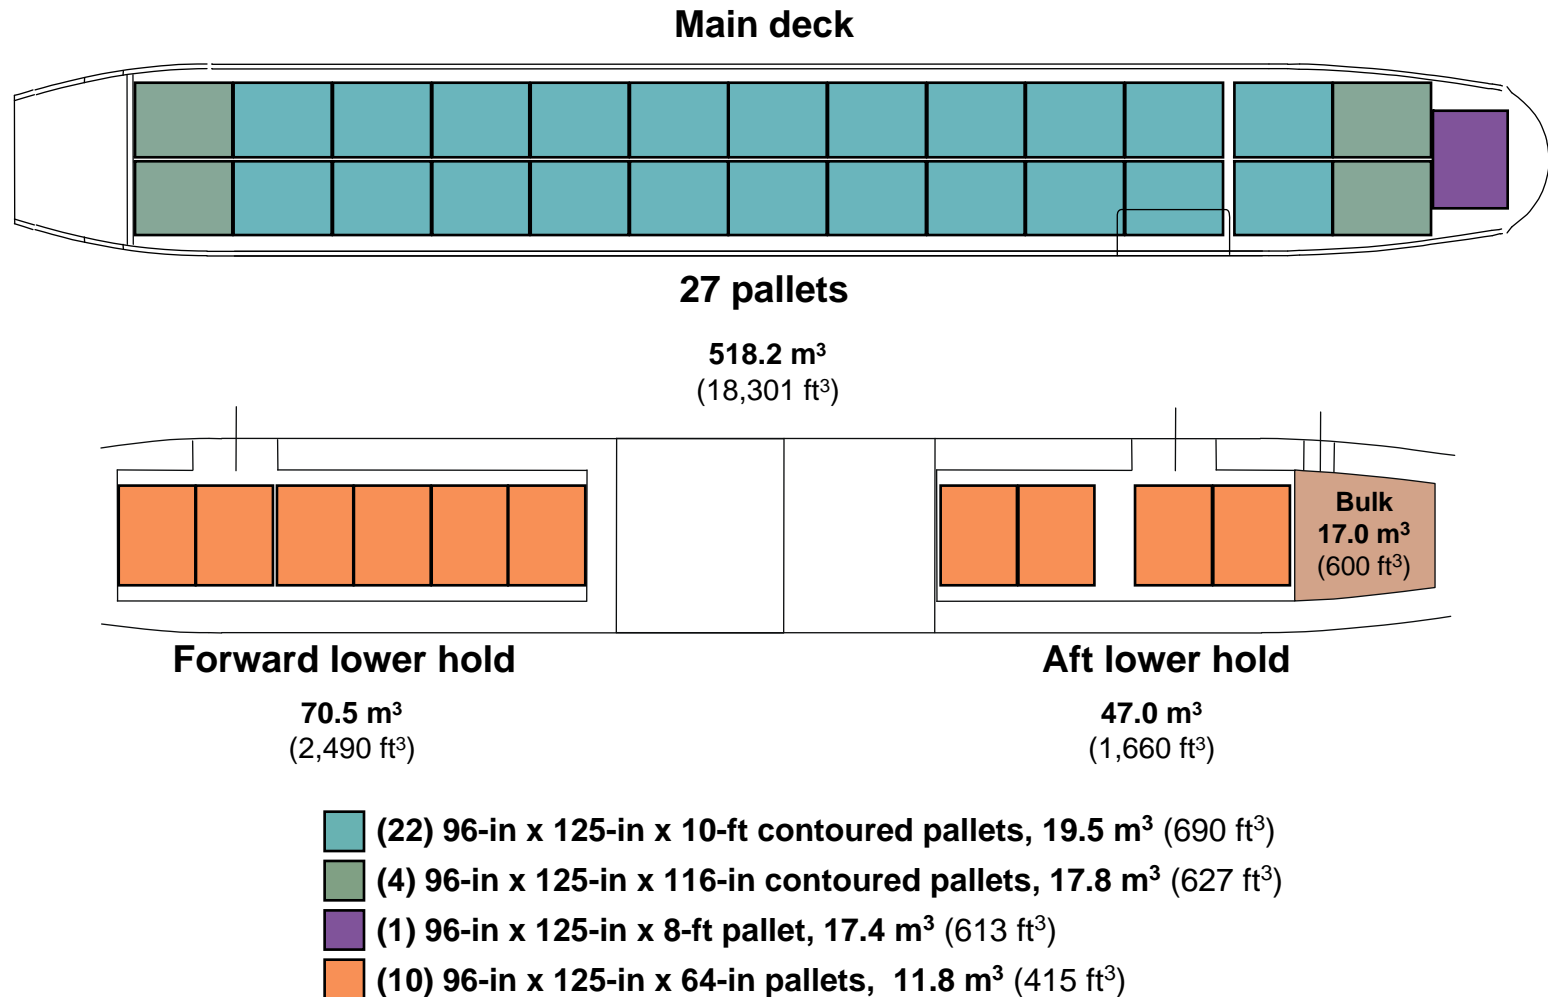

# The 777 Freighter is a remarkably efficient freighter

\*Includes bulk cargo

**Total volume\* = 652.7 m<sup>3</sup> (23,051 ft<sup>3</sup>)**