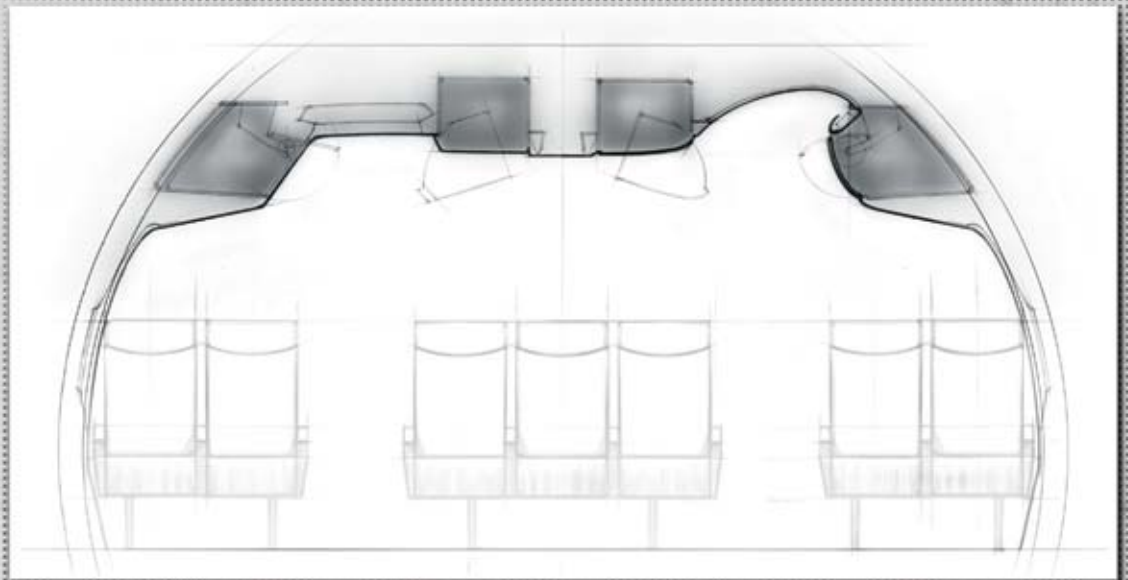

**Choose even more solutions
with passenger appeal.**

*Decorative replacement panels
and decorative laminates* can
create an unforgettable brand.
Replacement panels give a new
look to the cabin with little effort.
Our silk screen and digital printing
can render distinctive images in
stunning detail and quality and
make your passengers' experience
with your airline memorable.
Custom design is available.

Integrating complex *in-flight
entertainment systems,
including cabin services
management systems, and
Connexion by Boeing^{SM}* is our
specialty, and we recommend
you take advantage of it.
Passengers appreciate in-flight
entertainment and Internet
connection to the world
below them.

**Enjoy competitive pricing and
production times on all our
767 products.**

Please contact us to discuss the
purchase and installation of a new
747 interior for your airplane.

*To obtain further information
regarding this or other services,
you may reach us at*

Phone: 425-373-8000

Fax: 425-373-8001

E-mail: airplaneservices@boeing.com

*We invite you to visit our
web site at*

www.airplaneservices@boeing.com