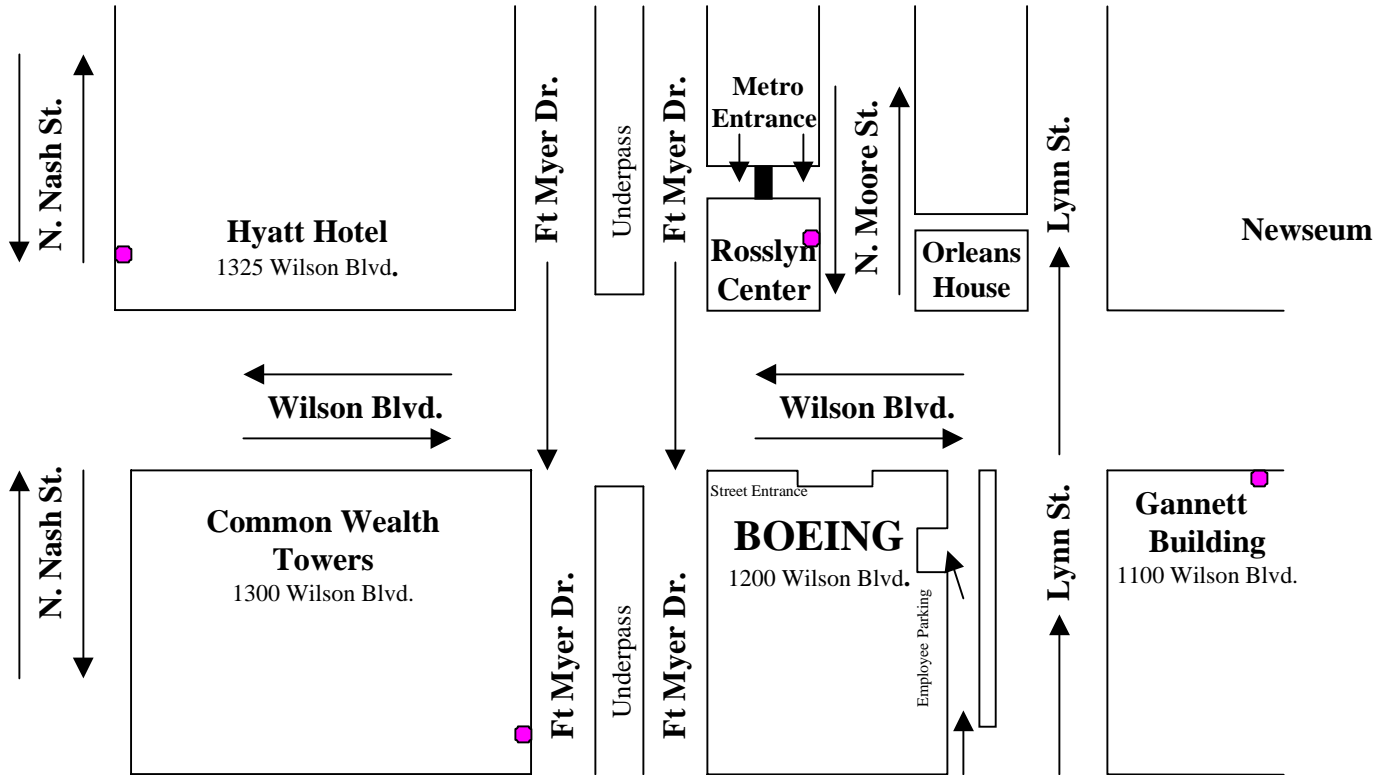

The Boeing Company

1200 Wilson Boulevard

Parking and Entrance Instructions

● Indicates public parking

From Metro: The Rosslyn Metro stop is between Ft. Myer Dr. and N. Moore St. After exiting Metro train, take the escalator to top, turn left, go through Metro entrance, turn right, walk up stairs to Ft. Myer Dr., turn left, and walk to corner. The Boeing Company, 1200 Wilson Blvd., is directly across the street.