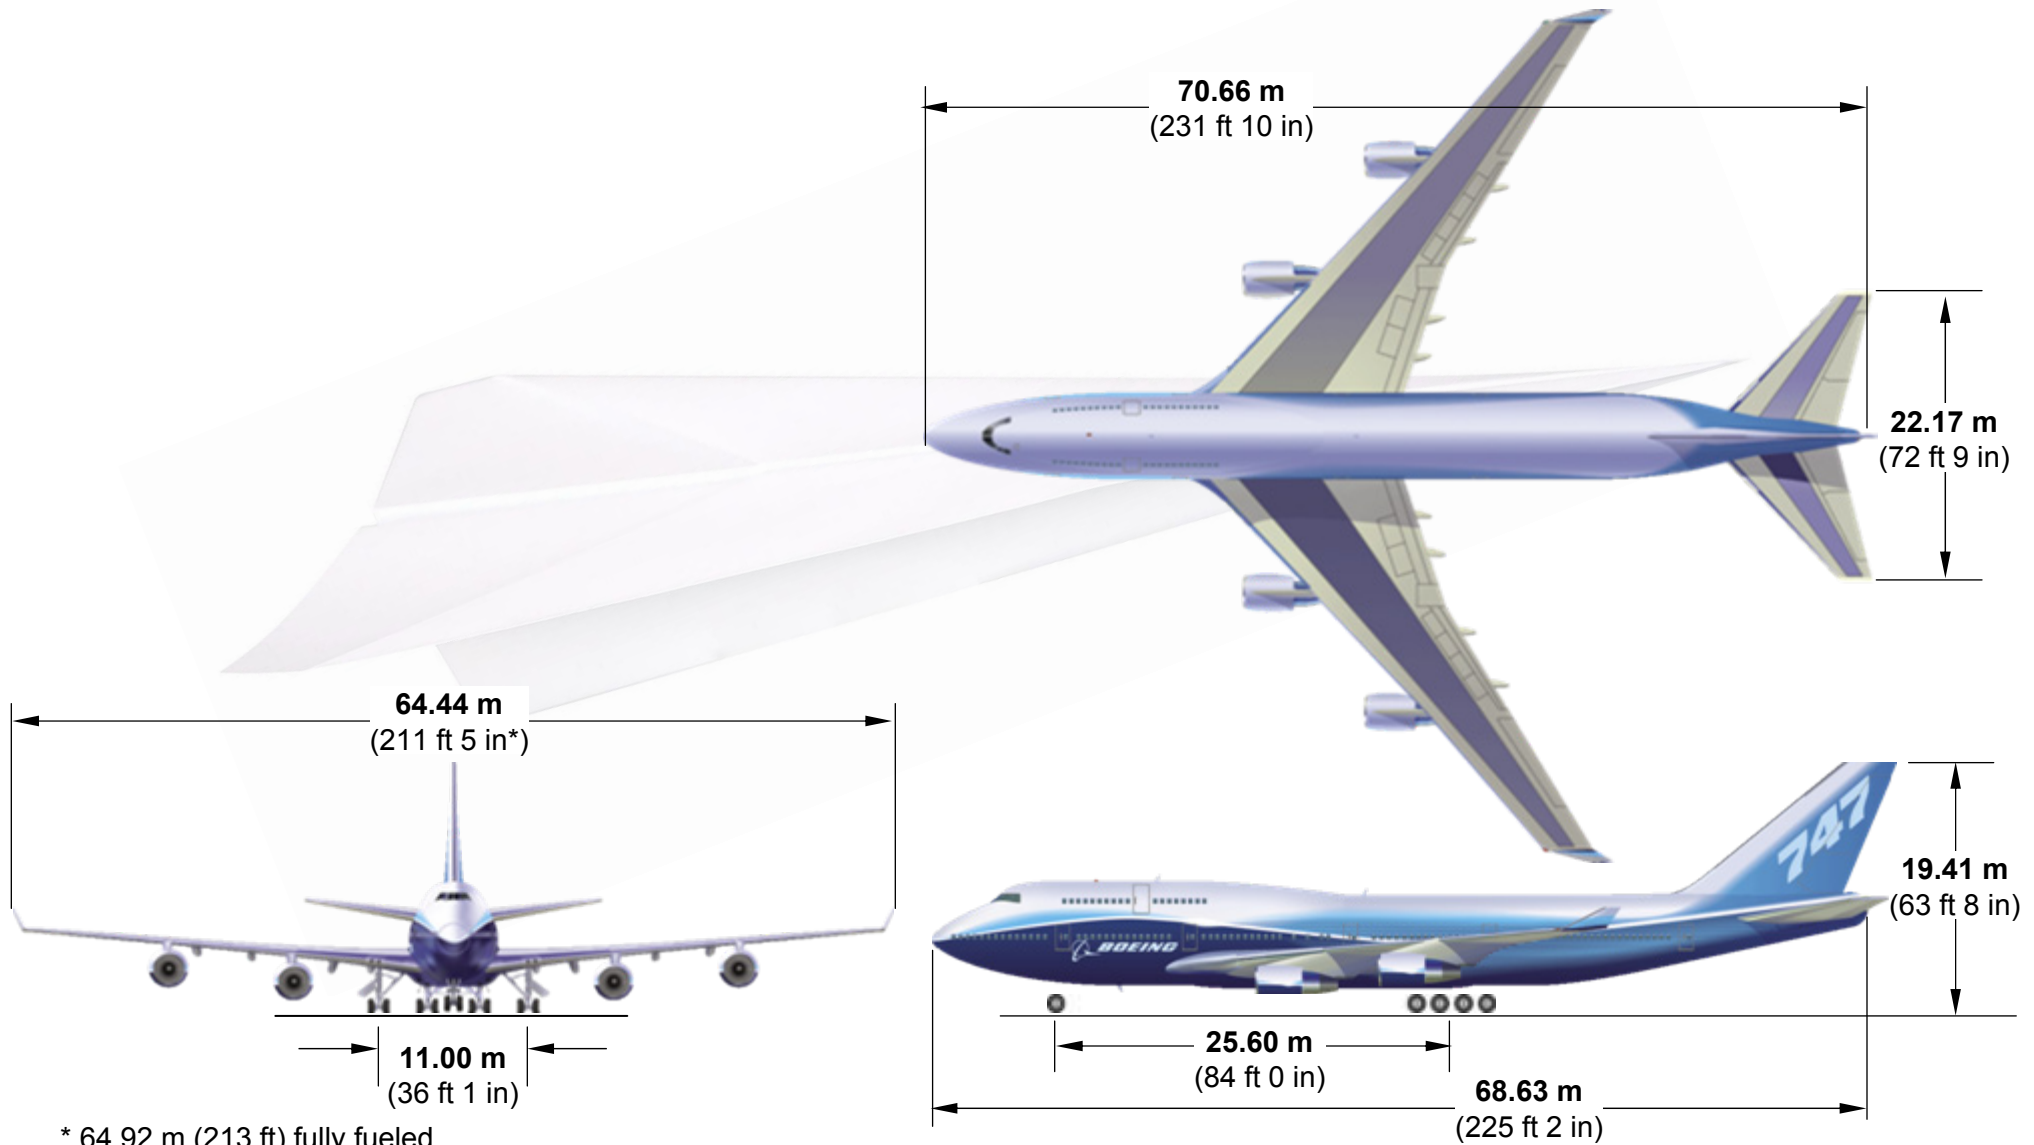

747-400/-400ER

StartupBoeing

* 64.92 m (213 ft) fully fueled.

The right choice for the large airplane market

StartupBoeing