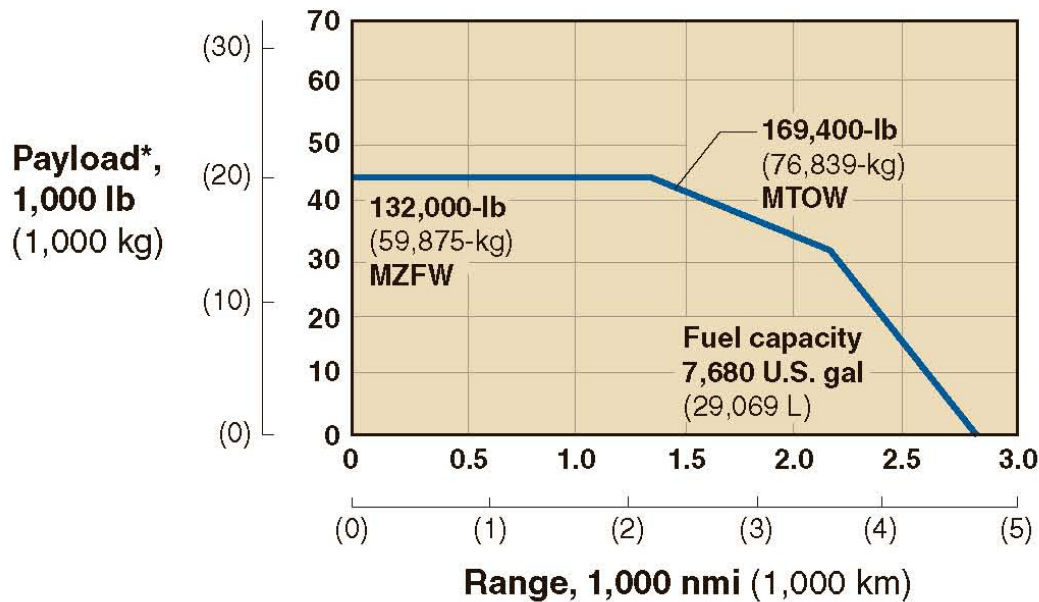

727 Freighter Payload-Range Capability

StartupBoeing

Pratt & Whitney JT8D-7 engines

727-100C

Pratt & Whitney JT8D-17A engines

727-200F