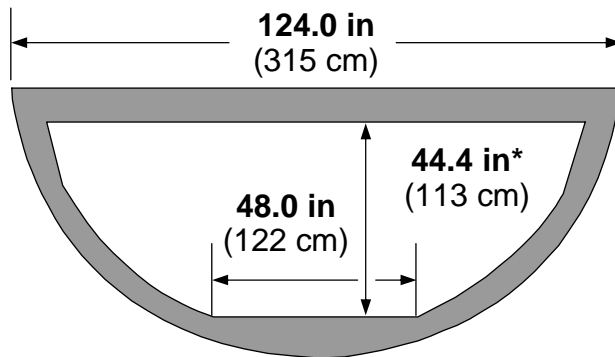

737-700 lower hold volume

737

Total volume

-700 = 966 ft³ (27.3 m³)

Door, 35- x 48-in
(89- x 122-cm)

-700 = 386 ft³ (10.9 m³)

Door, 33- x 48-in
(84- x 122-cm)

-700 = 580 ft³ (16.4 m³)

* 47.1-in (120-cm) forward end of aft compartment