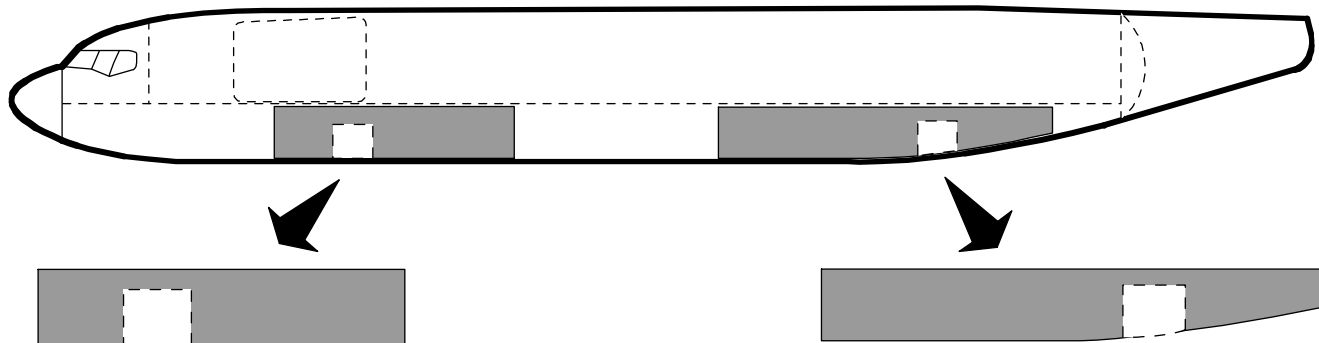

737-700 lower hold volume

737

Total volume

-700 = 966 ft³ (27.3 m³)

Door, 35- x 48-in
(89- x 122-cm)

-700 = 386 ft³ (10.9 m³)

Door, 33- x 48-in
(84- x 122-cm)

-700 = 580 ft³ (16.4 m³)

* 47.1-in (120-cm) forward end of aft compartment