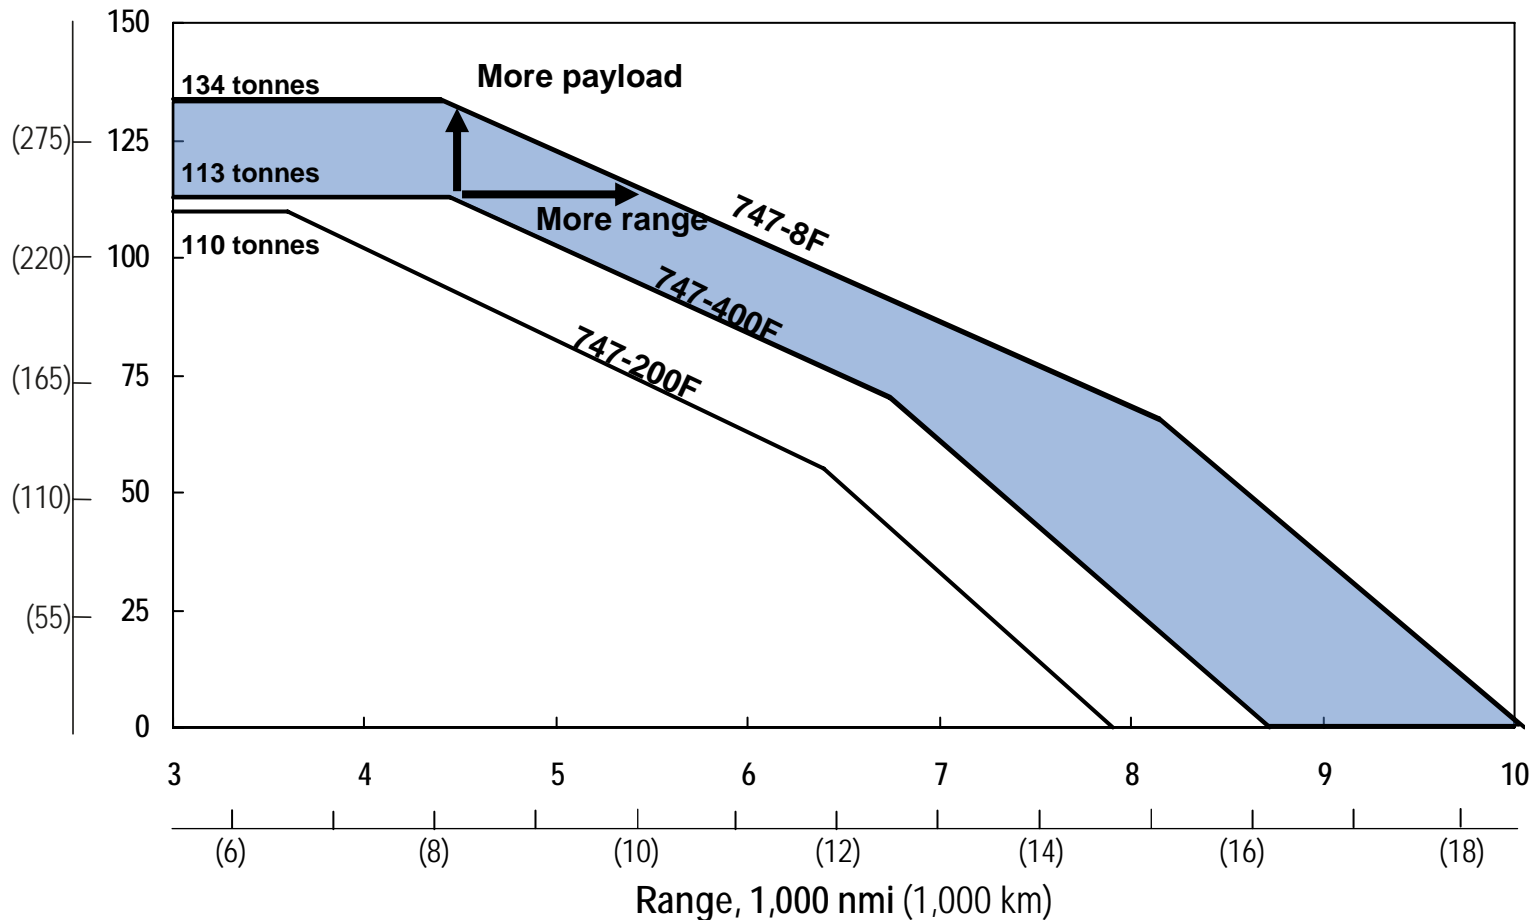

747-8F carries 20 tonnes more payload

Over 20 tonnes (22 tons) or over 1,000 nmi (1,850 km)

Payload, 1,000 kg (1,000 lb)

- Typical mission rules