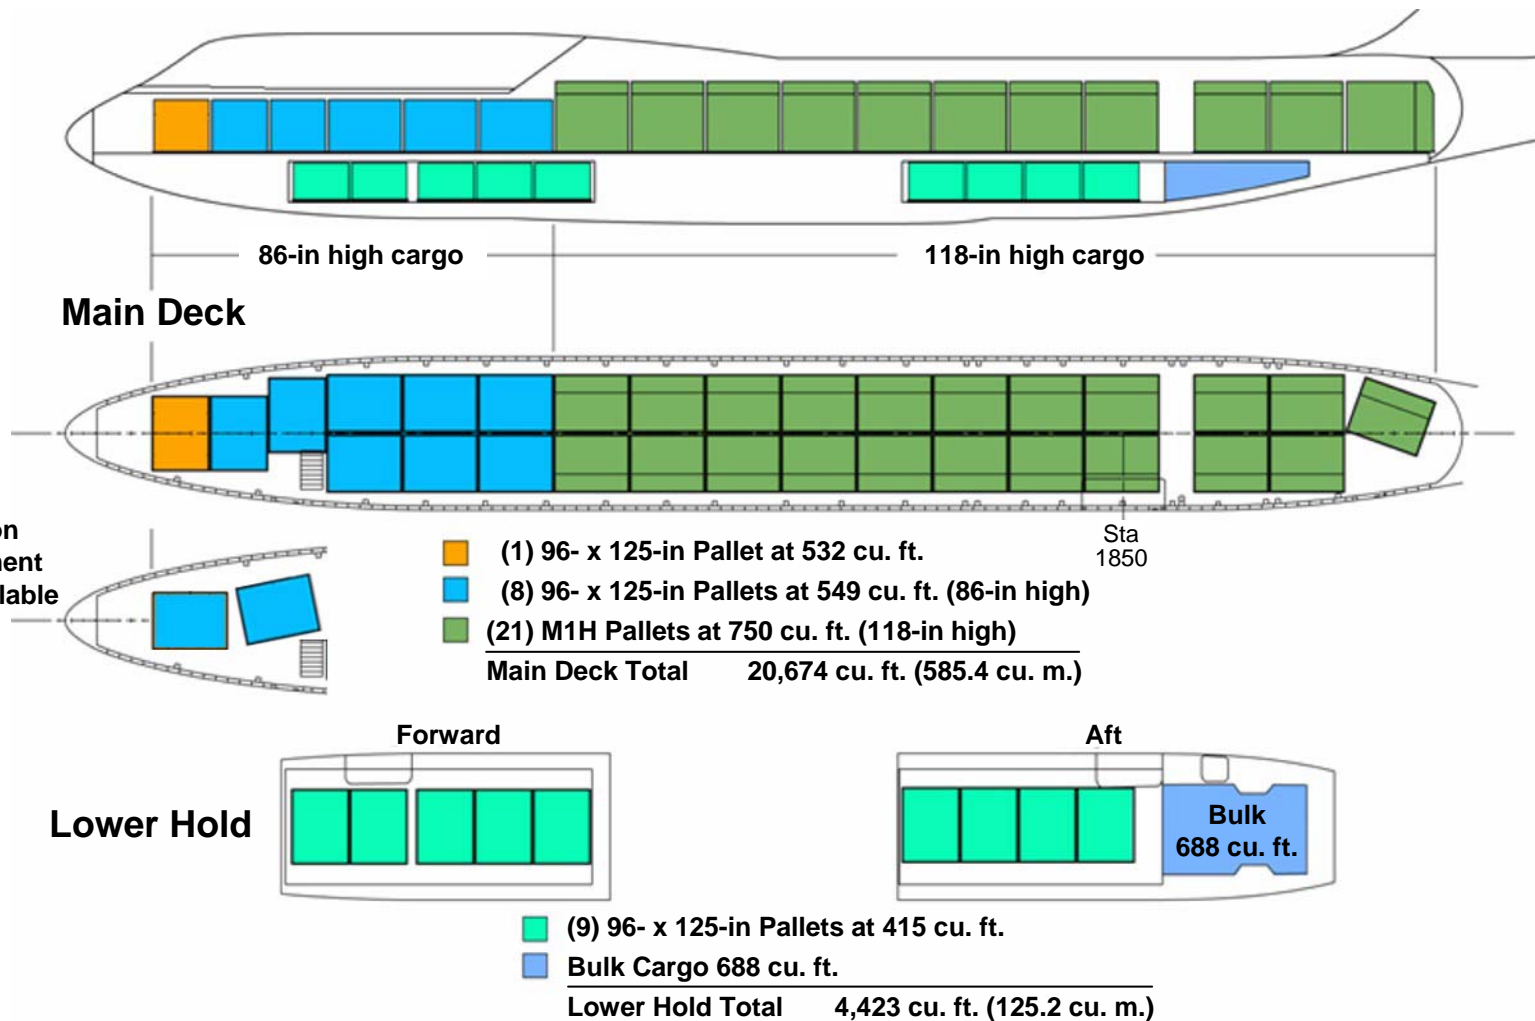

# 747-400BCF cargo arrangements

Note: AS 1825 volumes used

**Total Cargo Volume = 25,097 (710.7 cu. m.)**