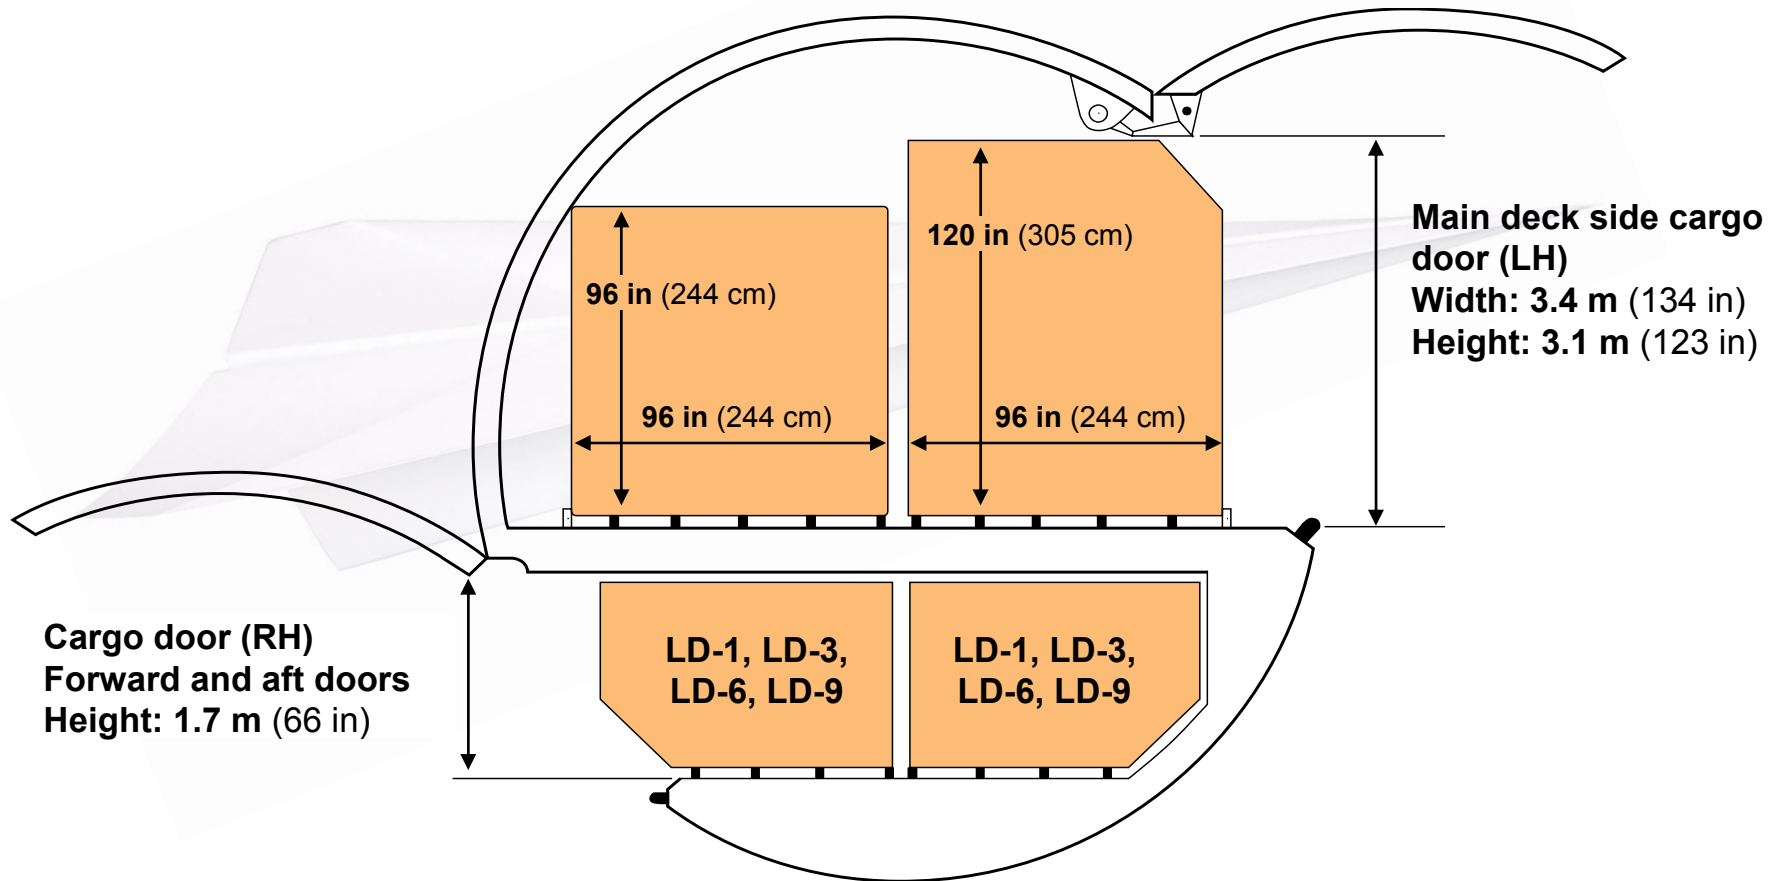

747-400/-400ER Freighters

Cross section

StartupBoeing

747-400/-400ER Freighter

StartupBoeing

747-400/-400ER Freighter

3 meter (10 foot) cargo capability

StartupBoeing

747-400/-400ER Freighter

Nose cargo door

StartupBoeing