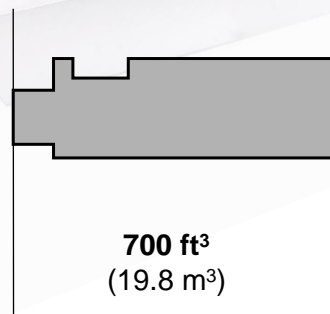

757-200F Lower hold cargo volume

StartupBoeing

Forward

Aft

All bulk

Total volume

1,830 ft³
(51.8 m³)

Load capacity: 10,300 lb (4,670 kg)

16,300 lb (7,390 kg)