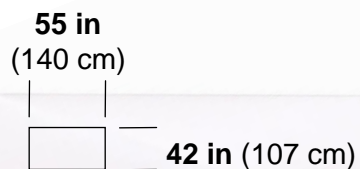

757-200F Lower hold cargo volume

StartupBoeing

Forward

Aft

All bulk

Total volume

1,830 ft³
(51.8 m³)

Load capacity: 10,300 lb (4,670 kg)

16,300 lb (7,390 kg)