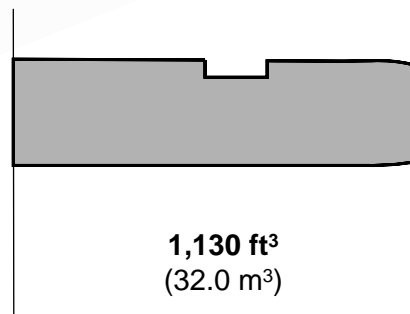

757-200F Lower hold cargo volume

StartupBoeing

Forward

Aft

All bulk

Total volume

1,830 ft³
(51.8 m³)

Load capacity: 10,300 lb (4,670 kg)

16,300 lb (7,390 kg)