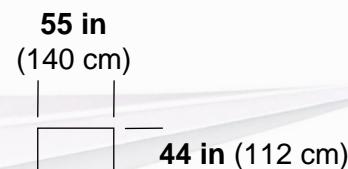

757-200F Lower hold cargo volume

StartupBoeing

Forward

Aft

All bulk

Total volume

1,830 ft³
(51.8 m³)

Load capacity: 10,300 lb (4,670 kg)

16,300 lb (7,390 kg)