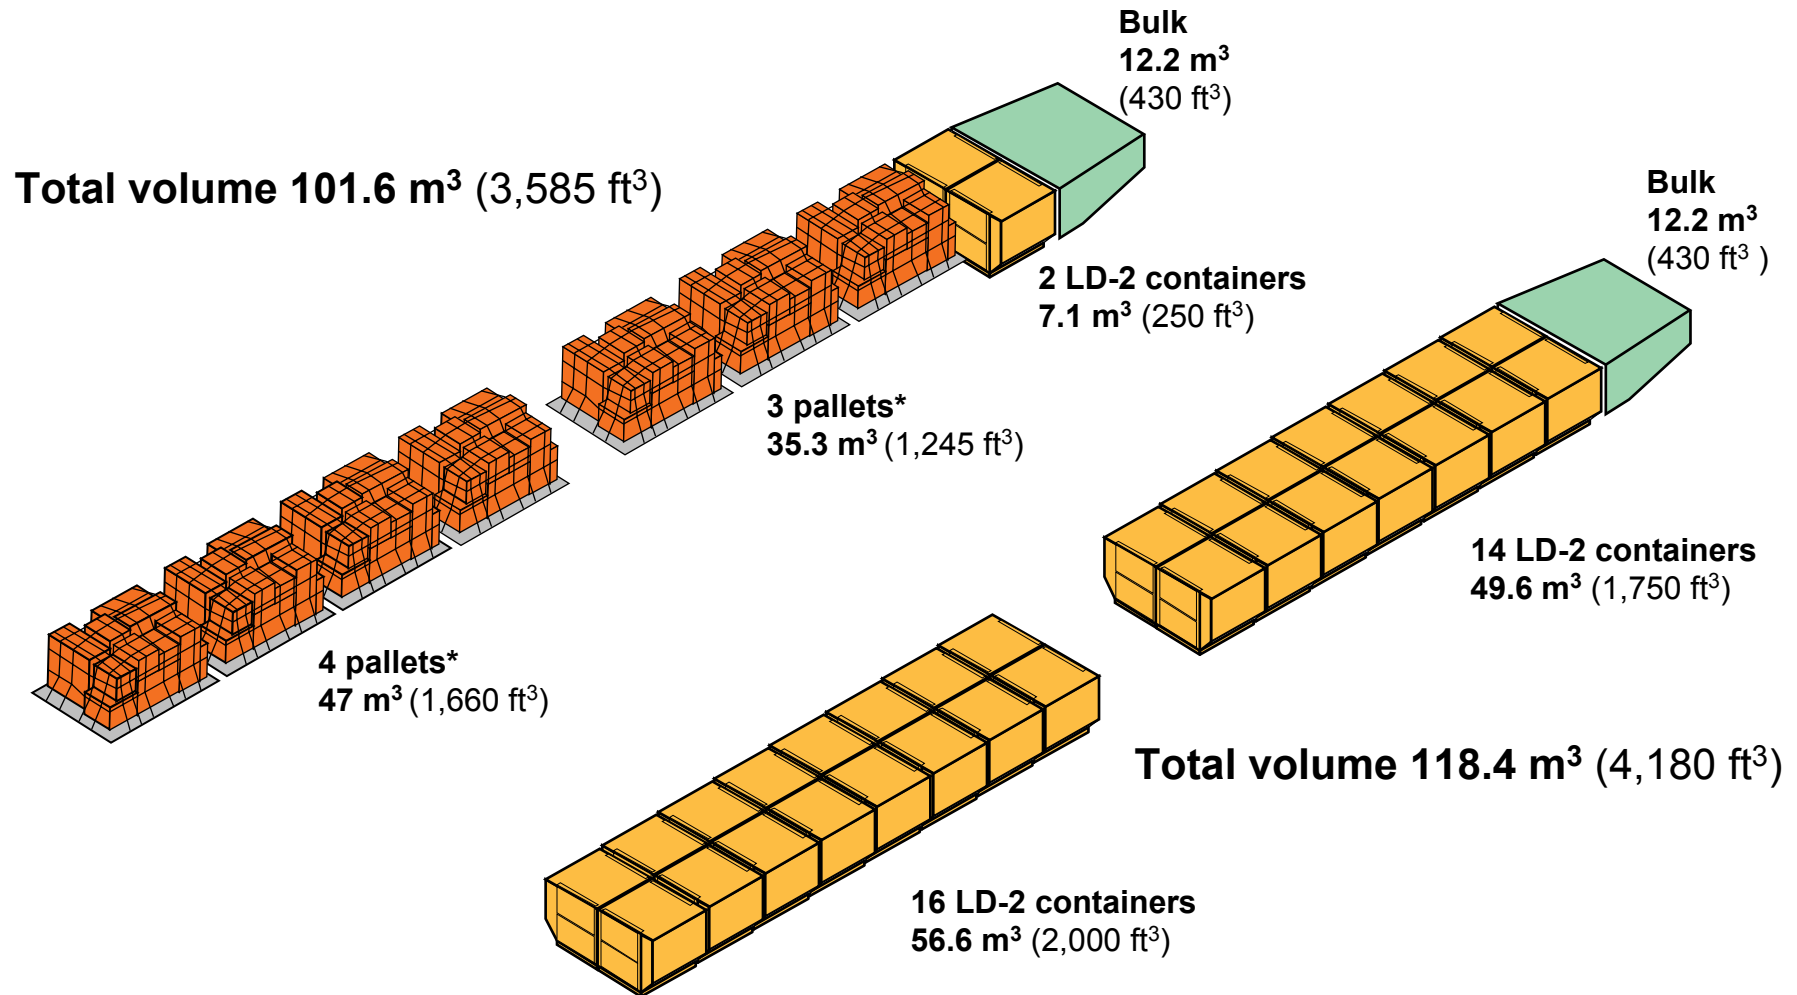

Lower hold cargo capability

767

767-300 Freighter

*96- x 125-in (244- x 318-cm) pallets.