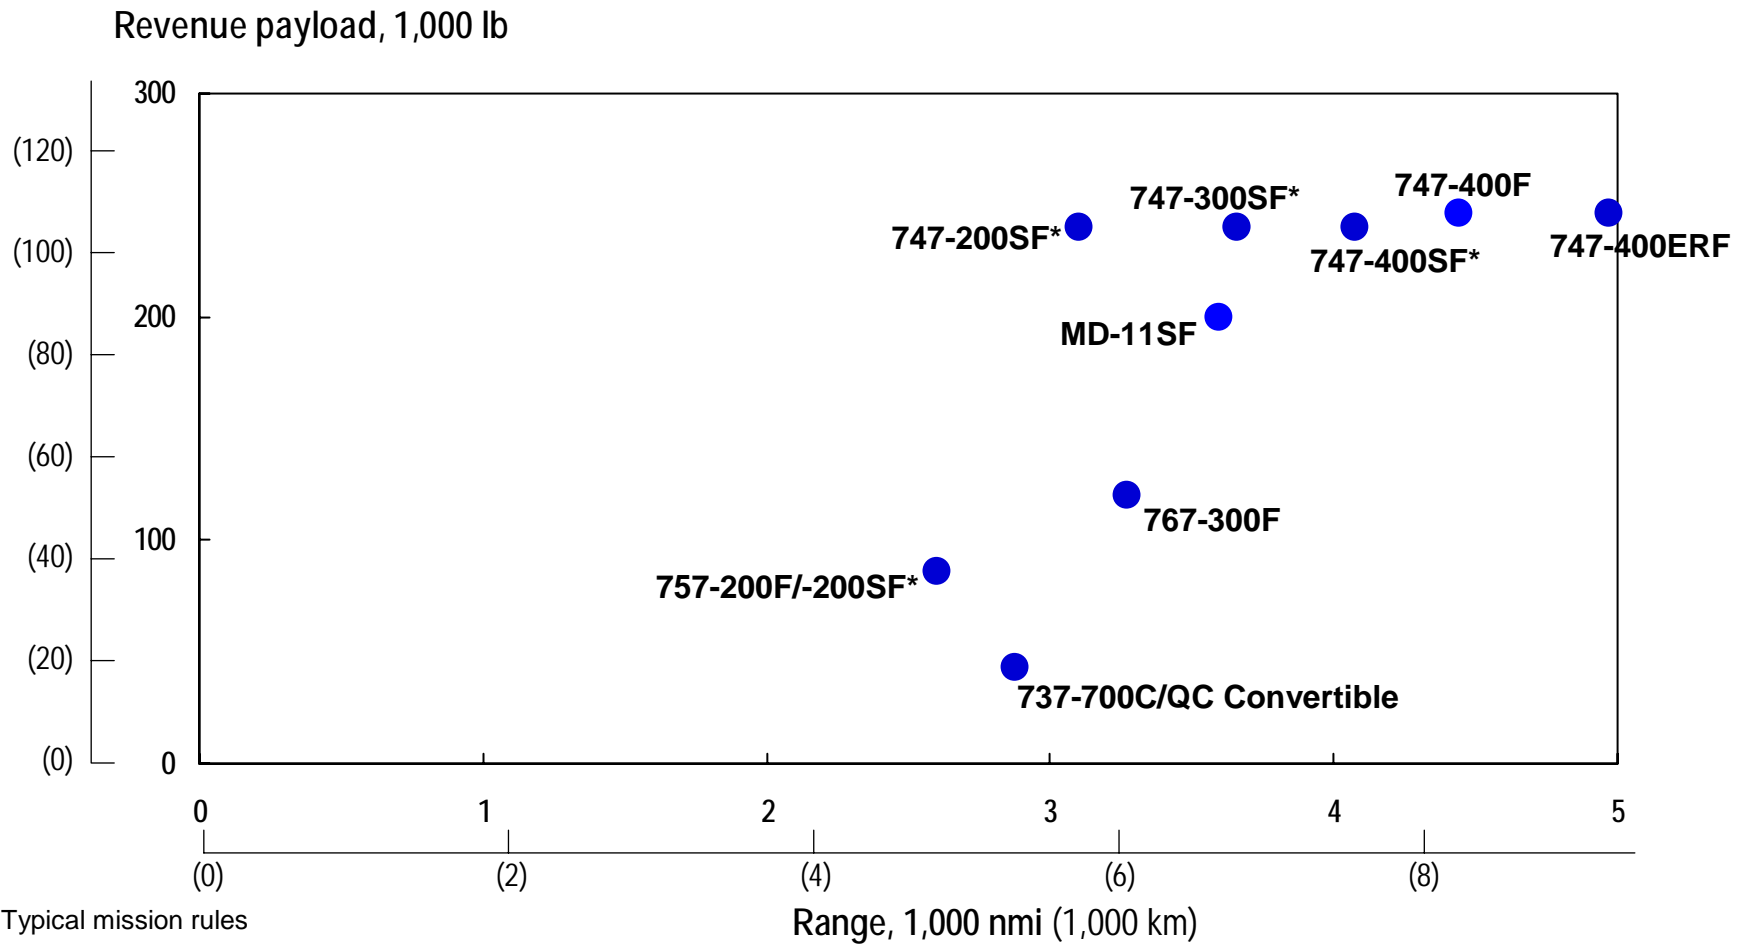

Only Boeing offers a complete freighter line

767

Production freighters and conversions

- Typical mission rules
- Weight-limited payload
- * SF: Passenger- to-Freighter conversion