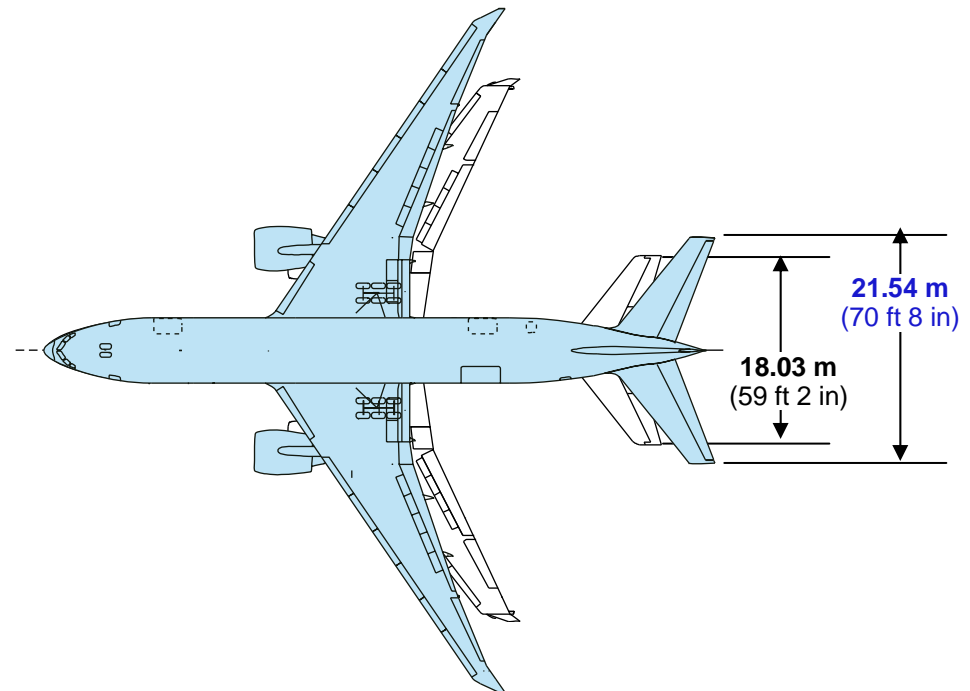

# Size comparison

## 777 Freighter relative to MD-11F

\* CF6-80C2D1F engines; Length is 200 ft 11 in (61.2 m) with PW4460 engines

# Size comparison

777

# Servicing arrangement—wing trailing edge clearance comparable to 747F

777