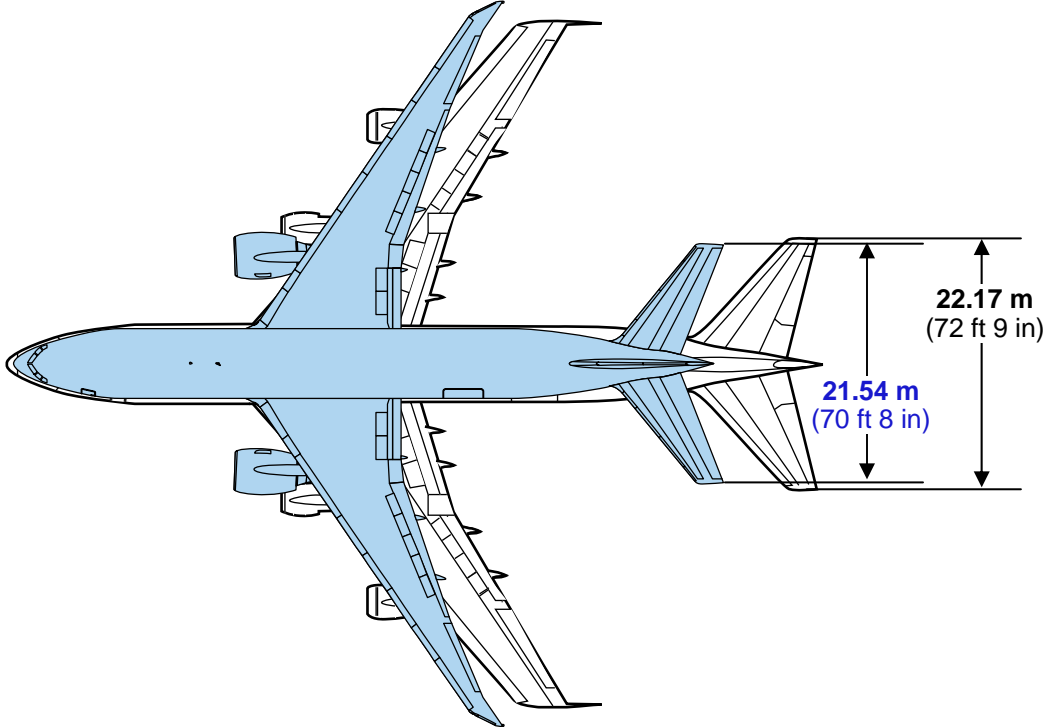

Size comparison

777

777 Freighter relative to 747-200F