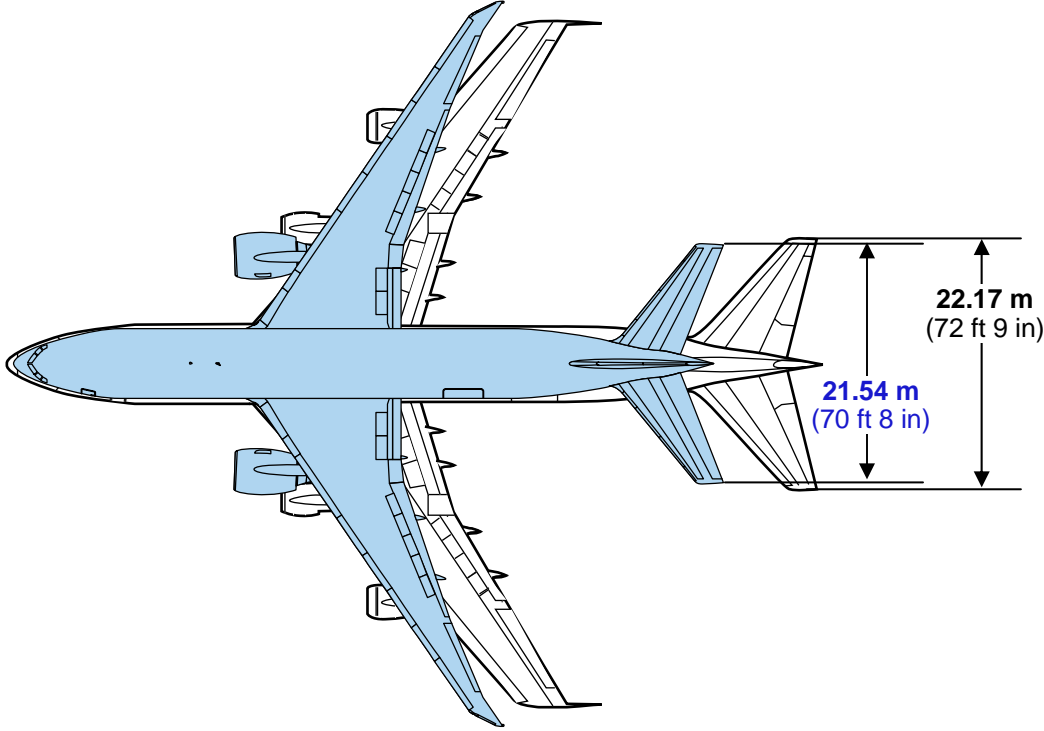

Size comparison

777

777 Freighter relative to 747-200F