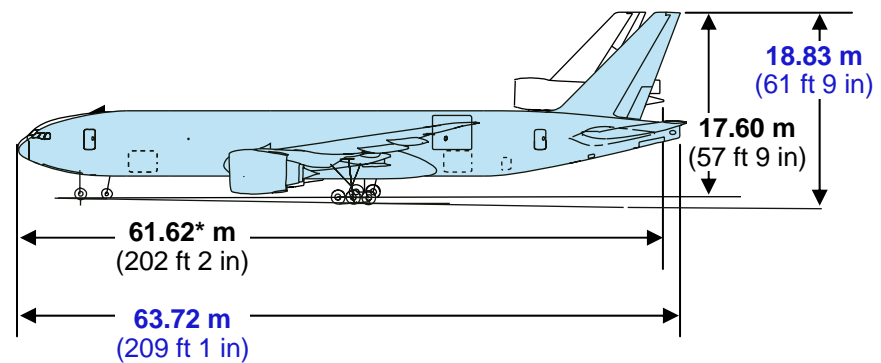

# Size comparison

## 777 Freighter relative to MD-11F

\* CF6-80C2D1F engines; Length is 200 ft 11 in (61.2 m) with PW4460 engines

# Size comparison

777