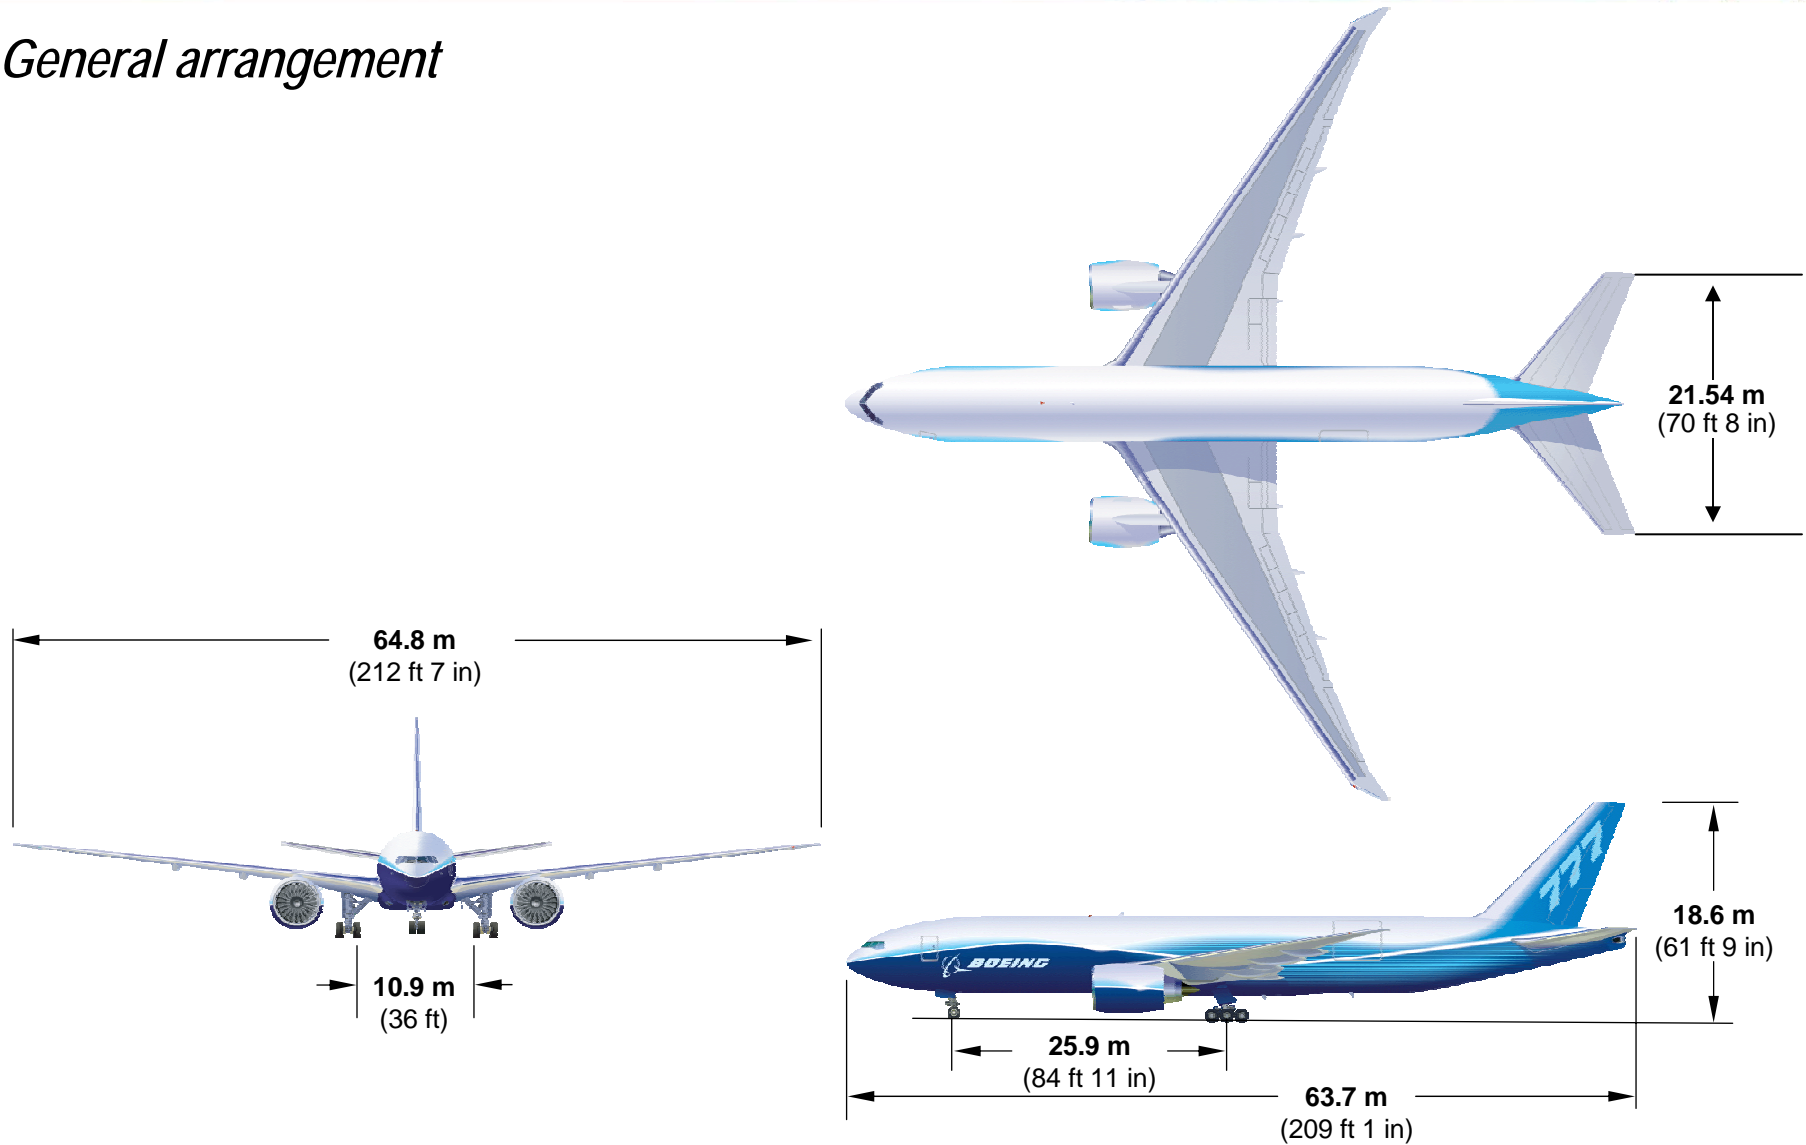

# 777 Freighter

# Size comparison

## 777 Freighter relative to MD-11F

\* CF6-80C2D1F engines; Length is 200 ft 11 in (61.2 m) with PW4460 engines

# Size comparison

777