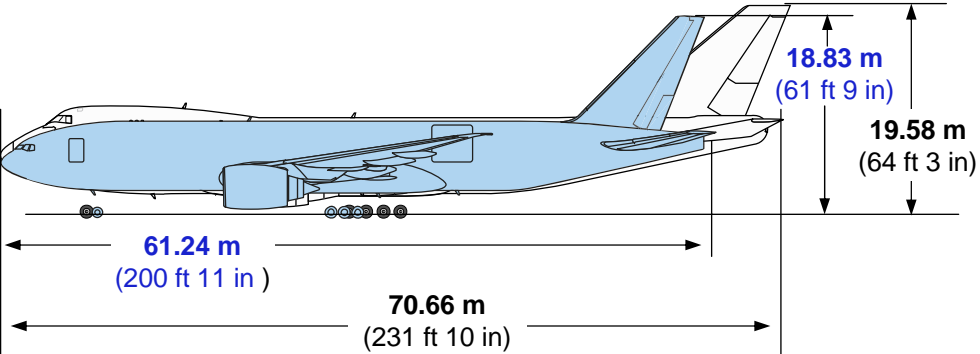

Size comparison

777

777 Freighter relative to 747-200F