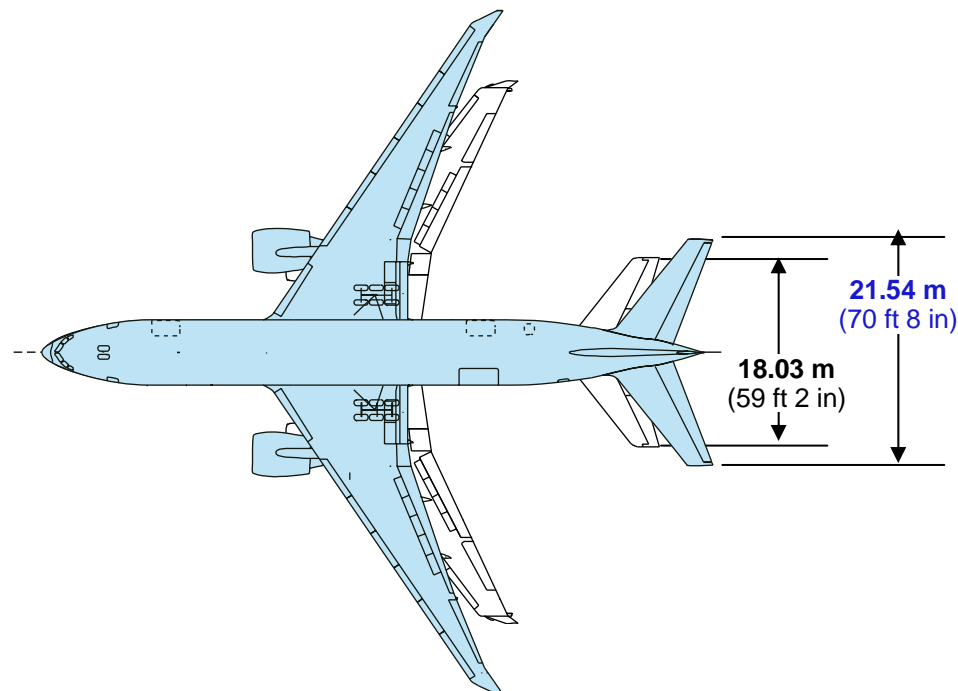

# 777 Freighter

# Size comparison

## 777 Freighter relative to MD-11F

\* CF6-80C2D1F engines; Length is 200 ft 11 in (61.2 m) with PW4460 engines

# Size comparison

777