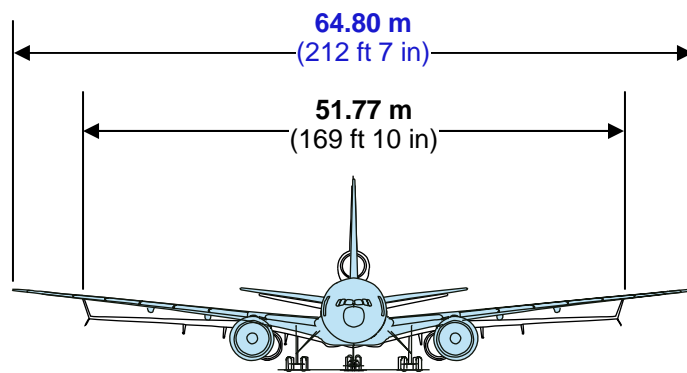

# Size comparison

## 777 Freighter relative to MD-11F

\* CF6-80C2D1F engines; Length is 200 ft 11 in (61.2 m) with PW4460 engines

# Size comparison

777