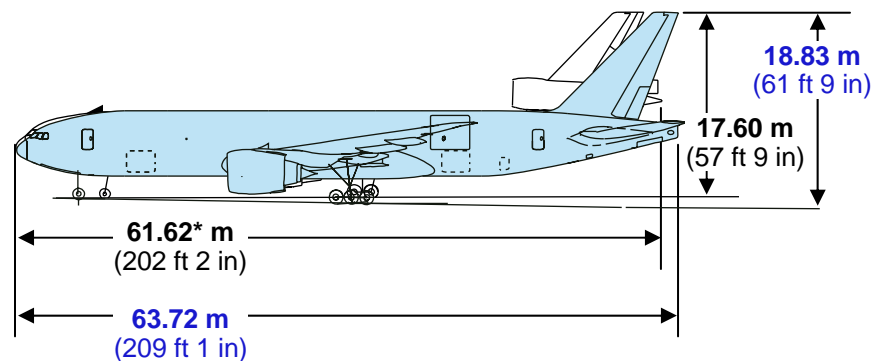

# Size comparison

## 777 Freighter relative to MD-11F

\* CF6-80C2D1F engines; Length is 200 ft 11 in (61.2 m) with PW4460 engines

# Size comparison

777