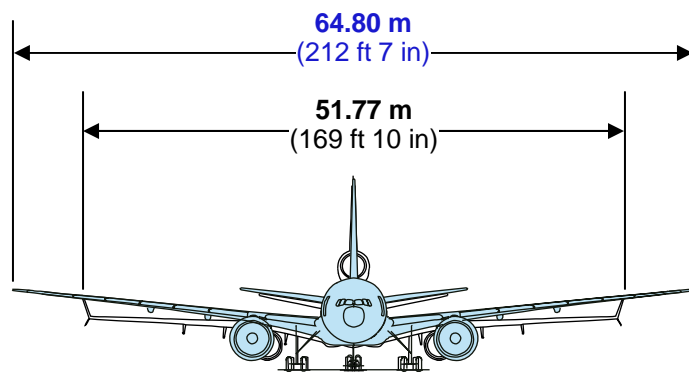

# Size comparison

## 777 Freighter relative to MD-11F

\* CF6-80C2D1F engines; Length is 200 ft 11 in (61.2 m) with PW4460 engines

# Size comparison

777