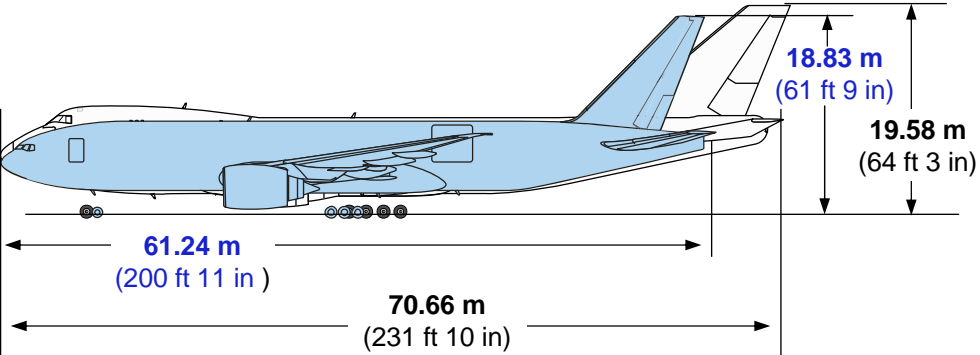

Size comparison

777

777 Freighter relative to 747-200F