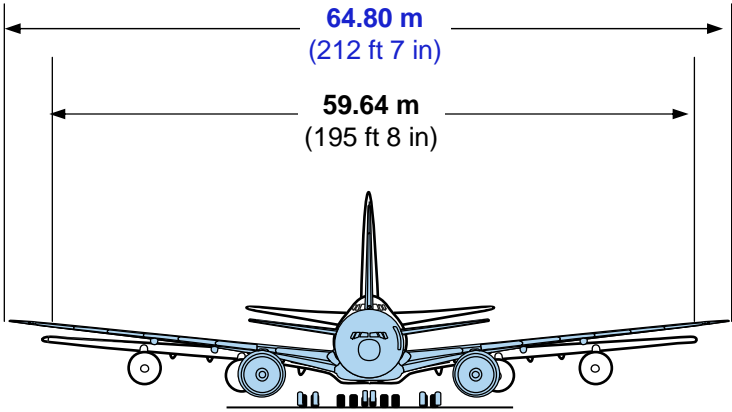

Size comparison

777

777 Freighter relative to 747-200F