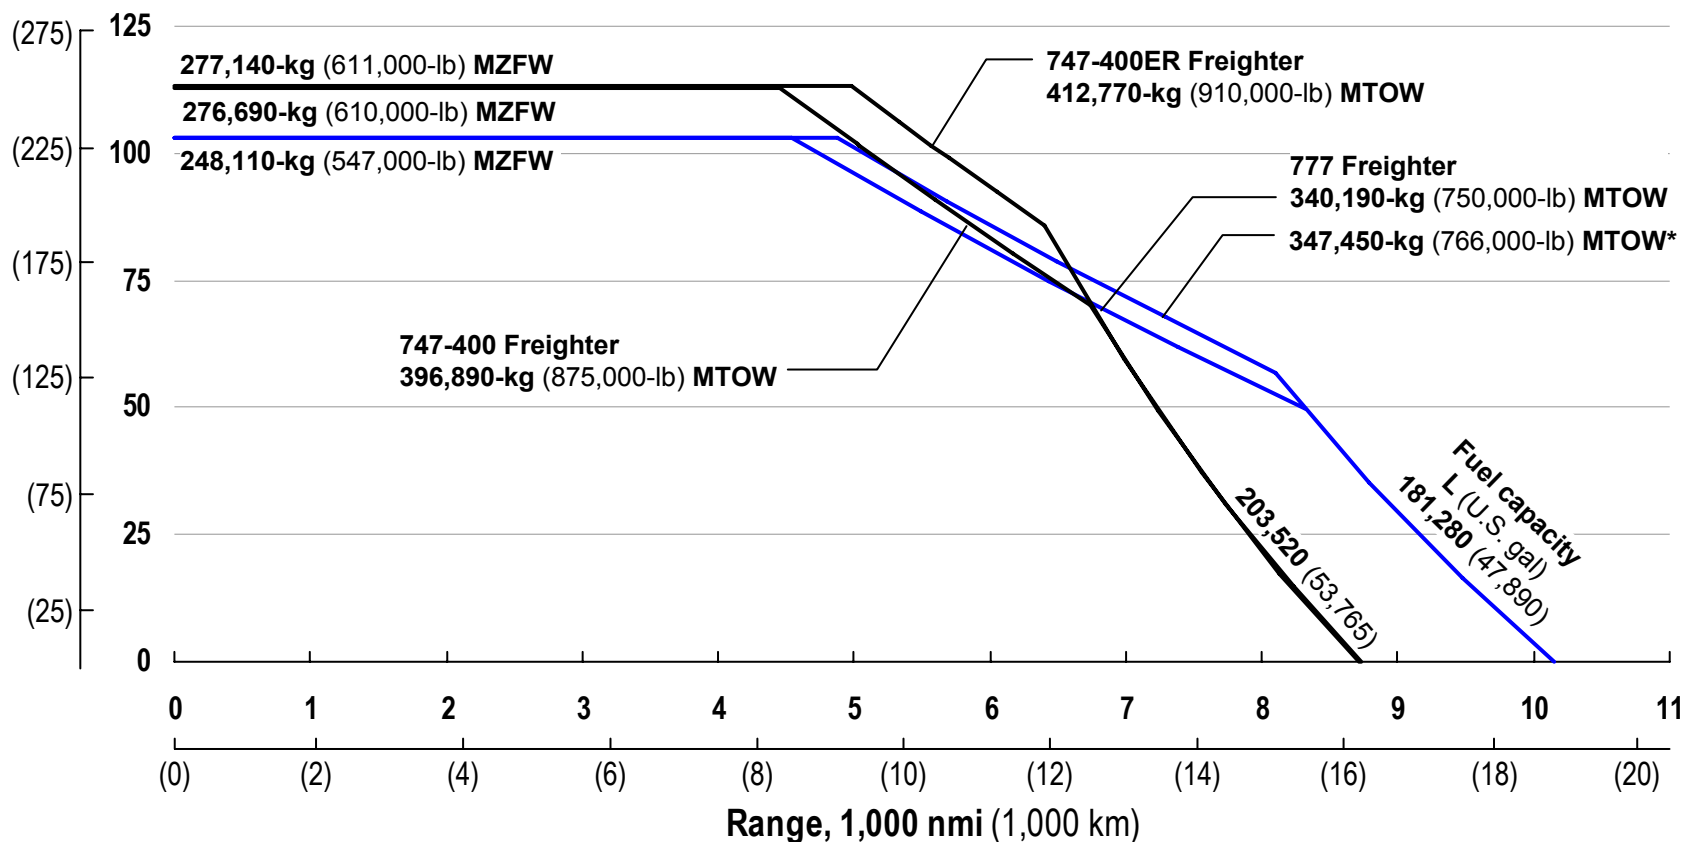

The 777 Freighter provides superior payload-range capability

Revenue payload, 1,000 kg (1,000 lb)

- Typical mission rules
- Revenue payload does not include tare weight
- * Requires loading restrictions