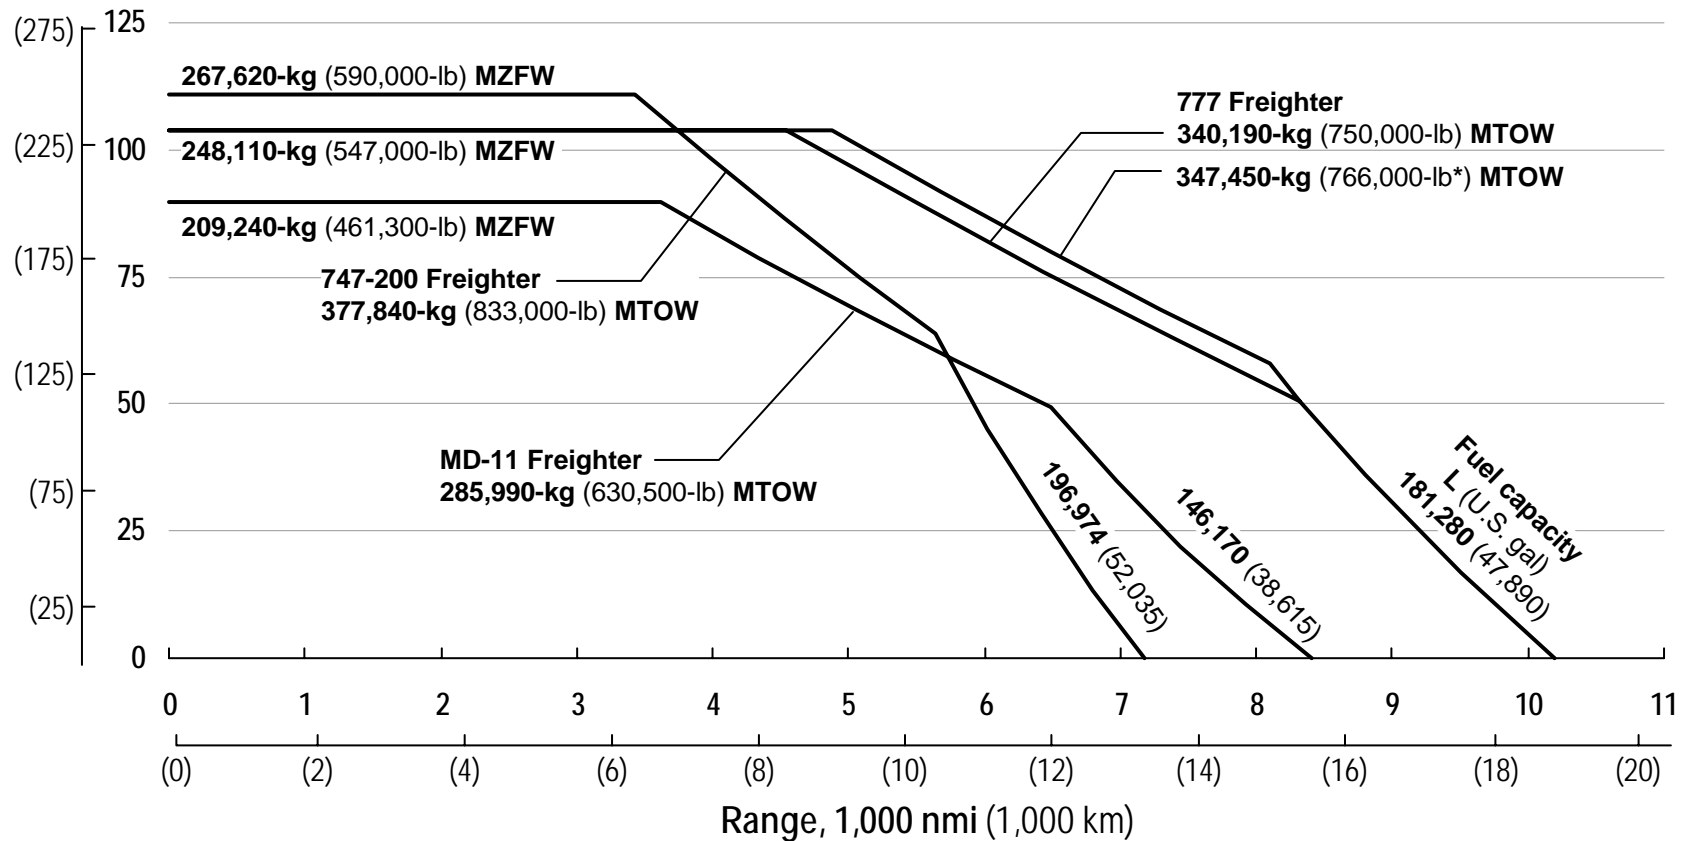

The 777 Freighter provides superior payload-range capability

777

Revenue payload, 1,000 kg (1,000 lb)

- Typical mission rules.
- Revenue payload does not include tare weight.

*Requires loading restrictions.