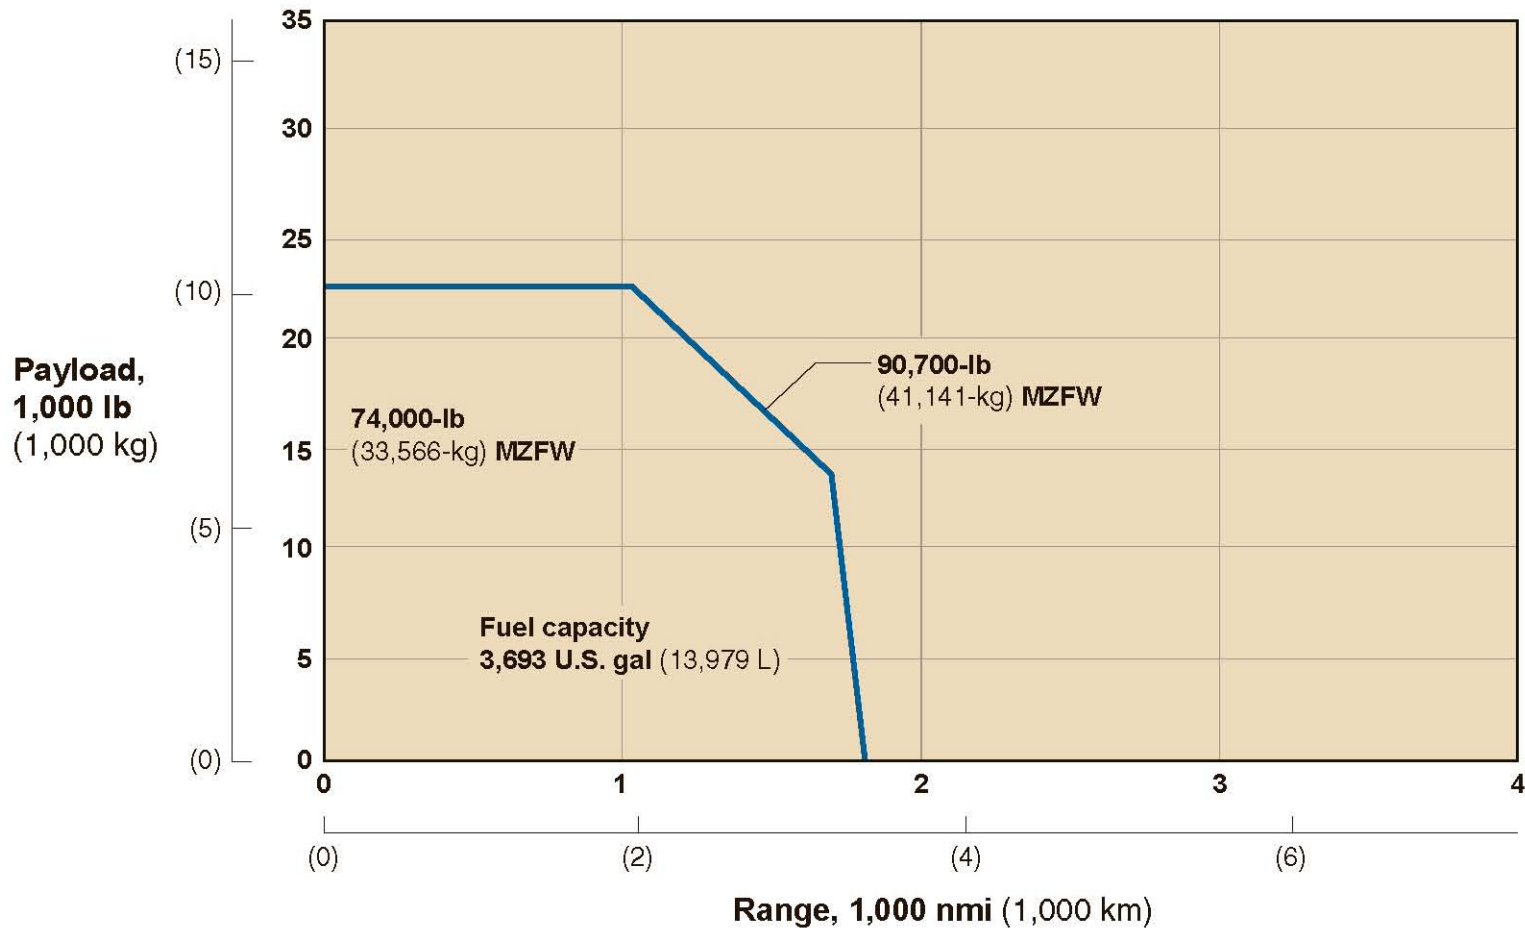

# DC-9-10 Freighter Payload-Range Capability

StartupBoeing

Pratt & Whitney JT8D-7 engines

# DC-9-30 Freighter Payload-Range Capability

StartupBoeing

Pratt & Whitney JT8D-17 engines