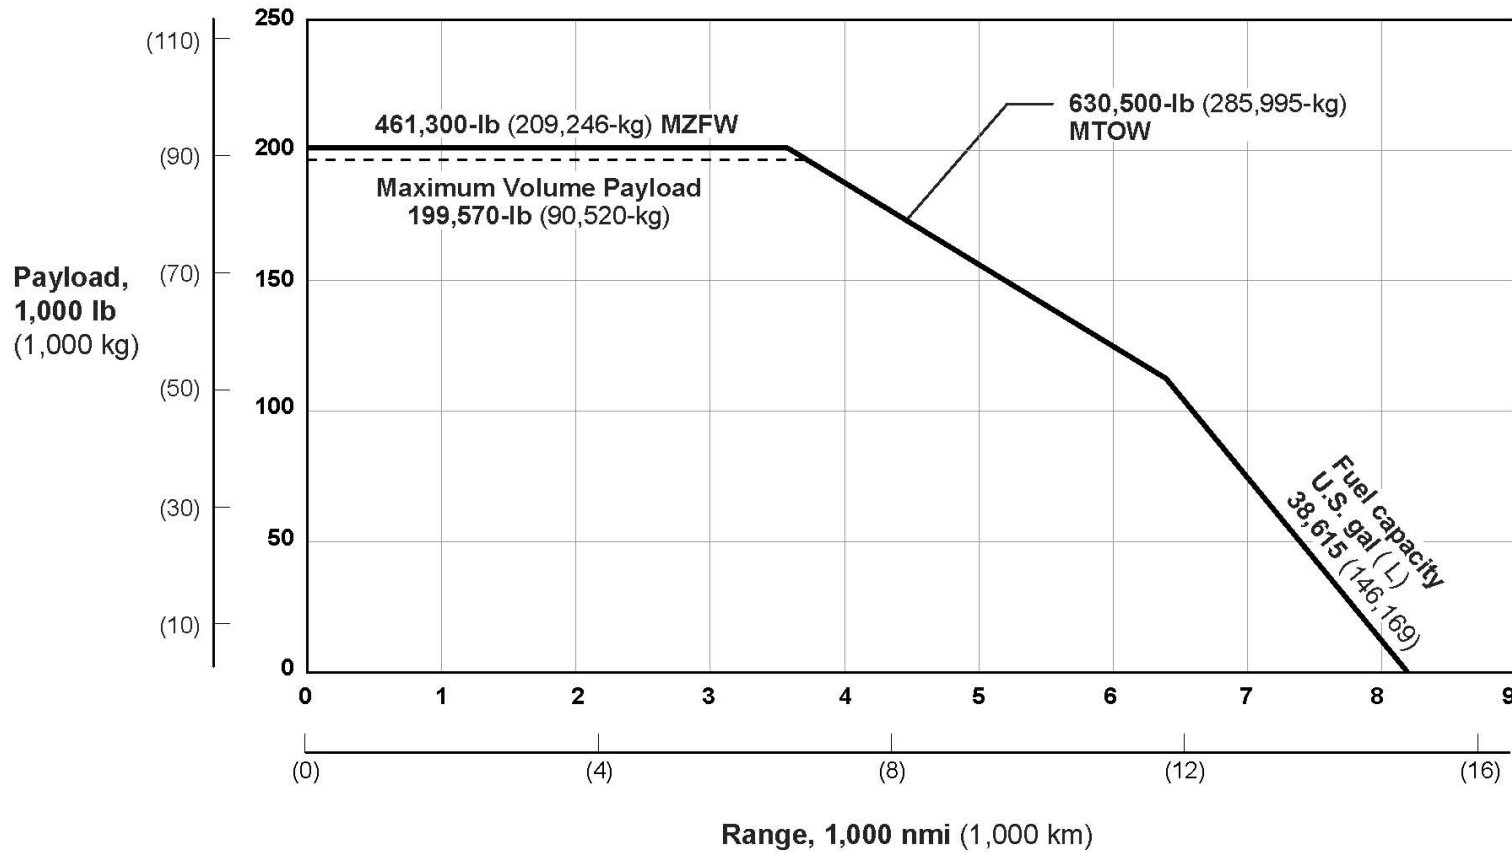

MD-11F Payload-Range Capability

StartupBoeing

Pratt & Whitney Engines

- Typical mission rules
- Tare weight included in OEW

MD-11F Payload-Range Capability

StartupBoeing

General Electric Engines

- Typical mission rules
- Tare weight included in OEW

* Highest available option MTOW