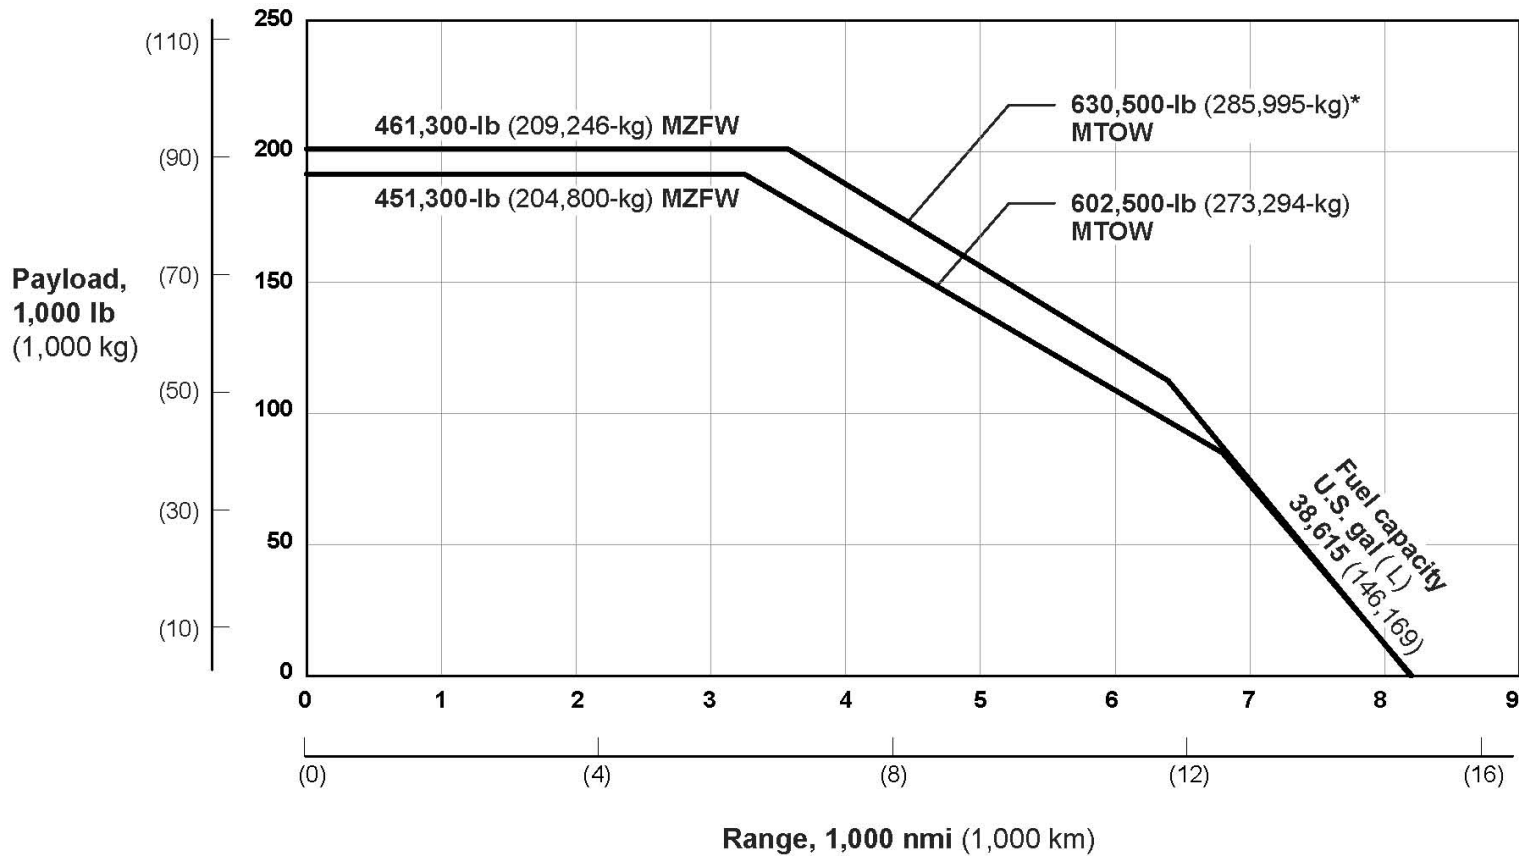

MD-11F Payload-Range Capability

StartupBoeing

Pratt & Whitney Engines

- Typical mission rules
- Tare weight included in OEW

MD-11F Payload-Range Capability

StartupBoeing

General Electric Engines

- Typical mission rules
- Tare weight included in OEW

* Highest available option MTOW