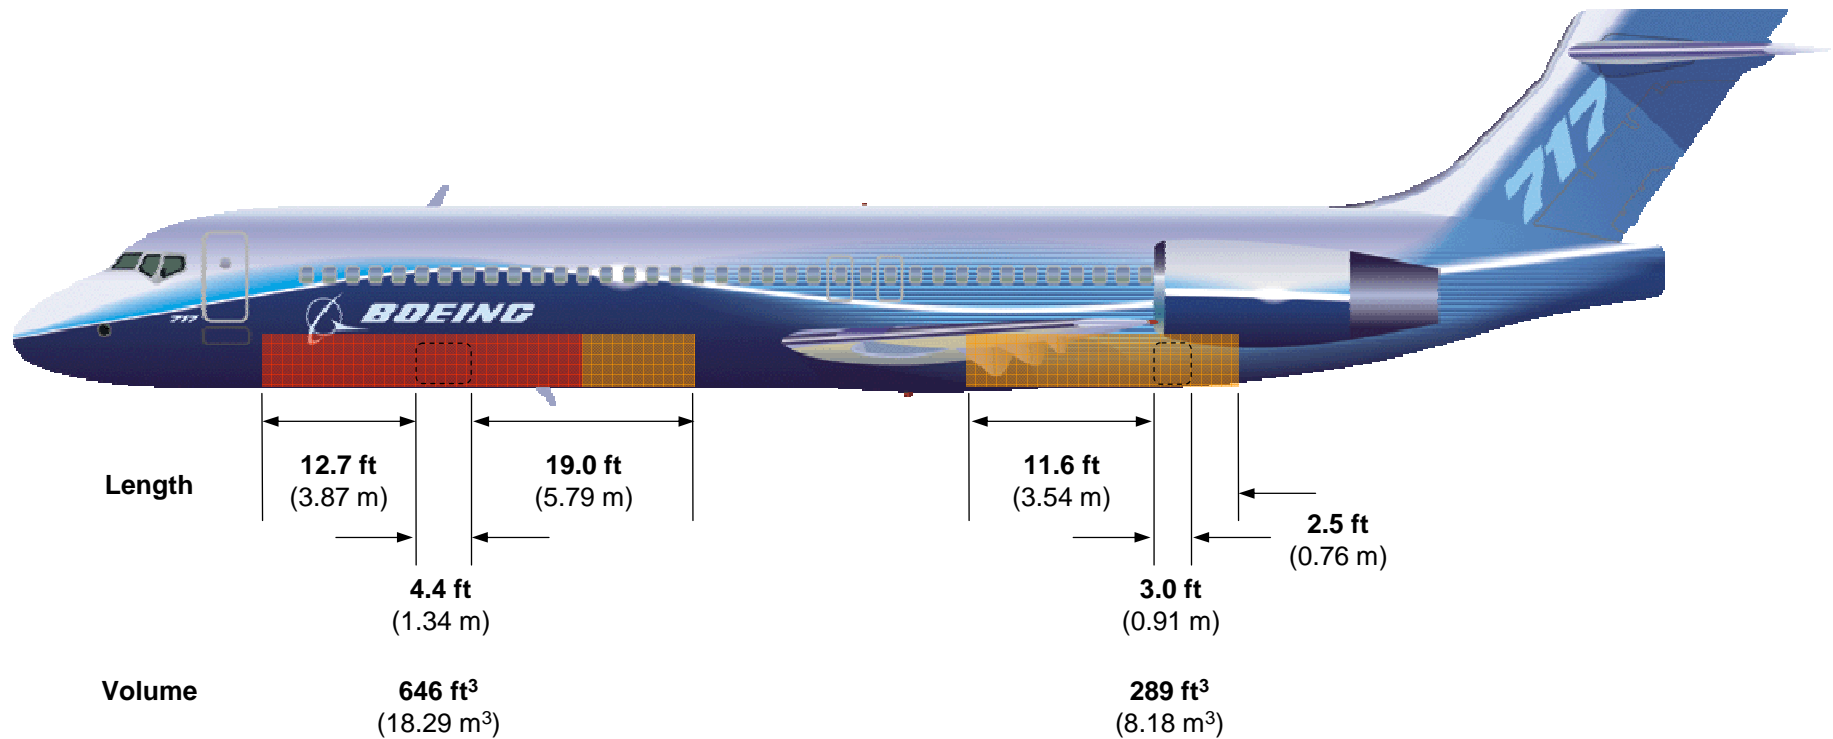

Cargo capacity leads 100-seat competitors

717

Total cargo volume: 935 ft³ (26.5 m³)

Baggage: 477 ft³ (13.5 m³)

Cargo: 458 ft³ (13.0 m³)

- Assume 4.5 ft³ per passenger baggage
- With two optional body fuel tanks, total cargo volume = 730 ft³ (20.7 m³), forward = 527 ft³ (14.9 m³), aft = 203 ft³ (5.7 m³)