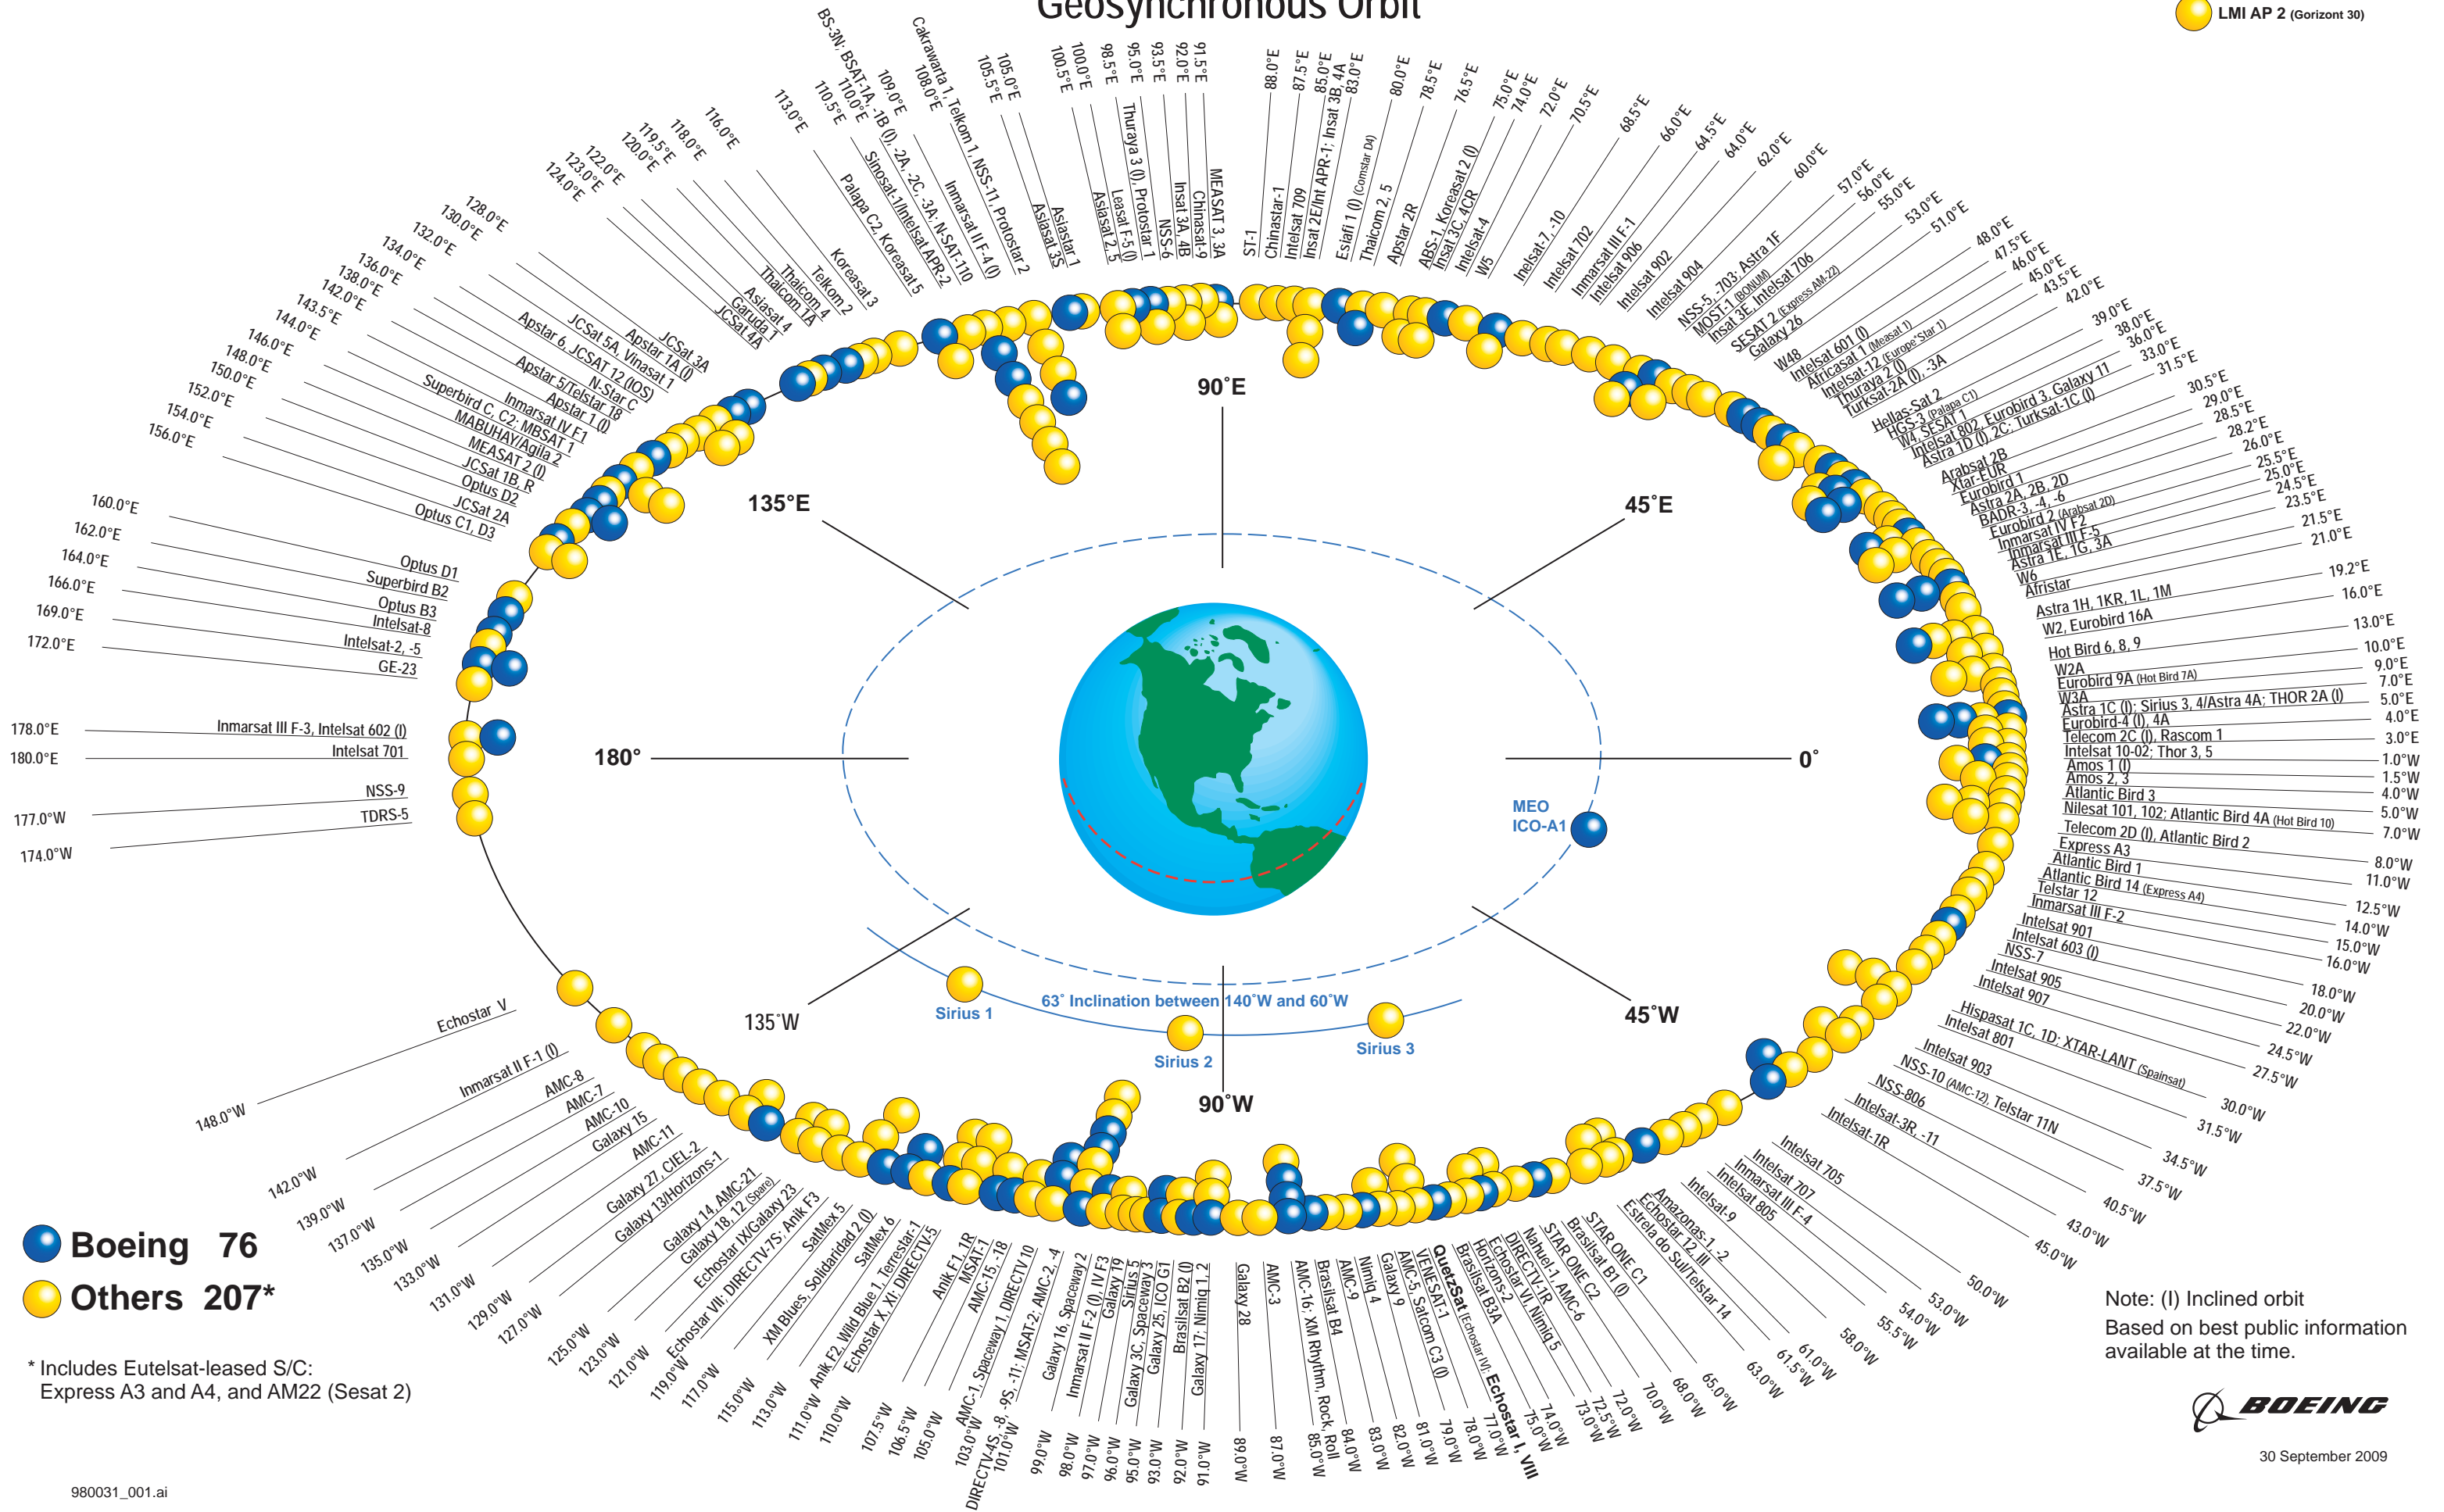

# Commercial Communications Satellites Geosynchronous Orbit

**DRIFTING:**  
 LMI AP 2 (Horizont 30)

30 September 2009