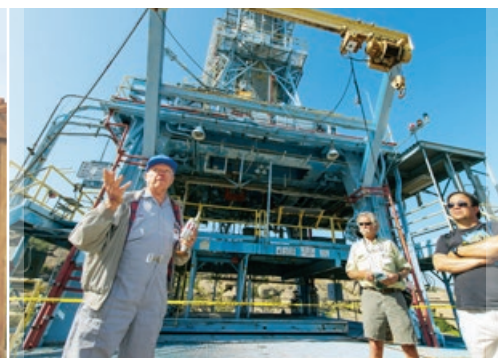

Bus Tour Schedule

Santa Susana is located at:
5800 Woolsey Canyon Rd.
Canoga Park, CA 91304

You are invited to a bus tour of the former **Santa Susana Field Laboratory**. Started in the 1950s, the site played a key role in the development and testing of rocket engines for the U.S. space program, including the first satellites and the Space Shuttle. In addition to its historical significance, **Santa Susana** features diverse flora and fauna and is a crucial link in a vital habitat linkage.

Tours will be held
9 a.m. – 12 p.m.
and **1 – 4 p.m.**

on the following dates:

Saturday, June 13
Saturday, July 11
Saturday, October 10
Saturday, November 14