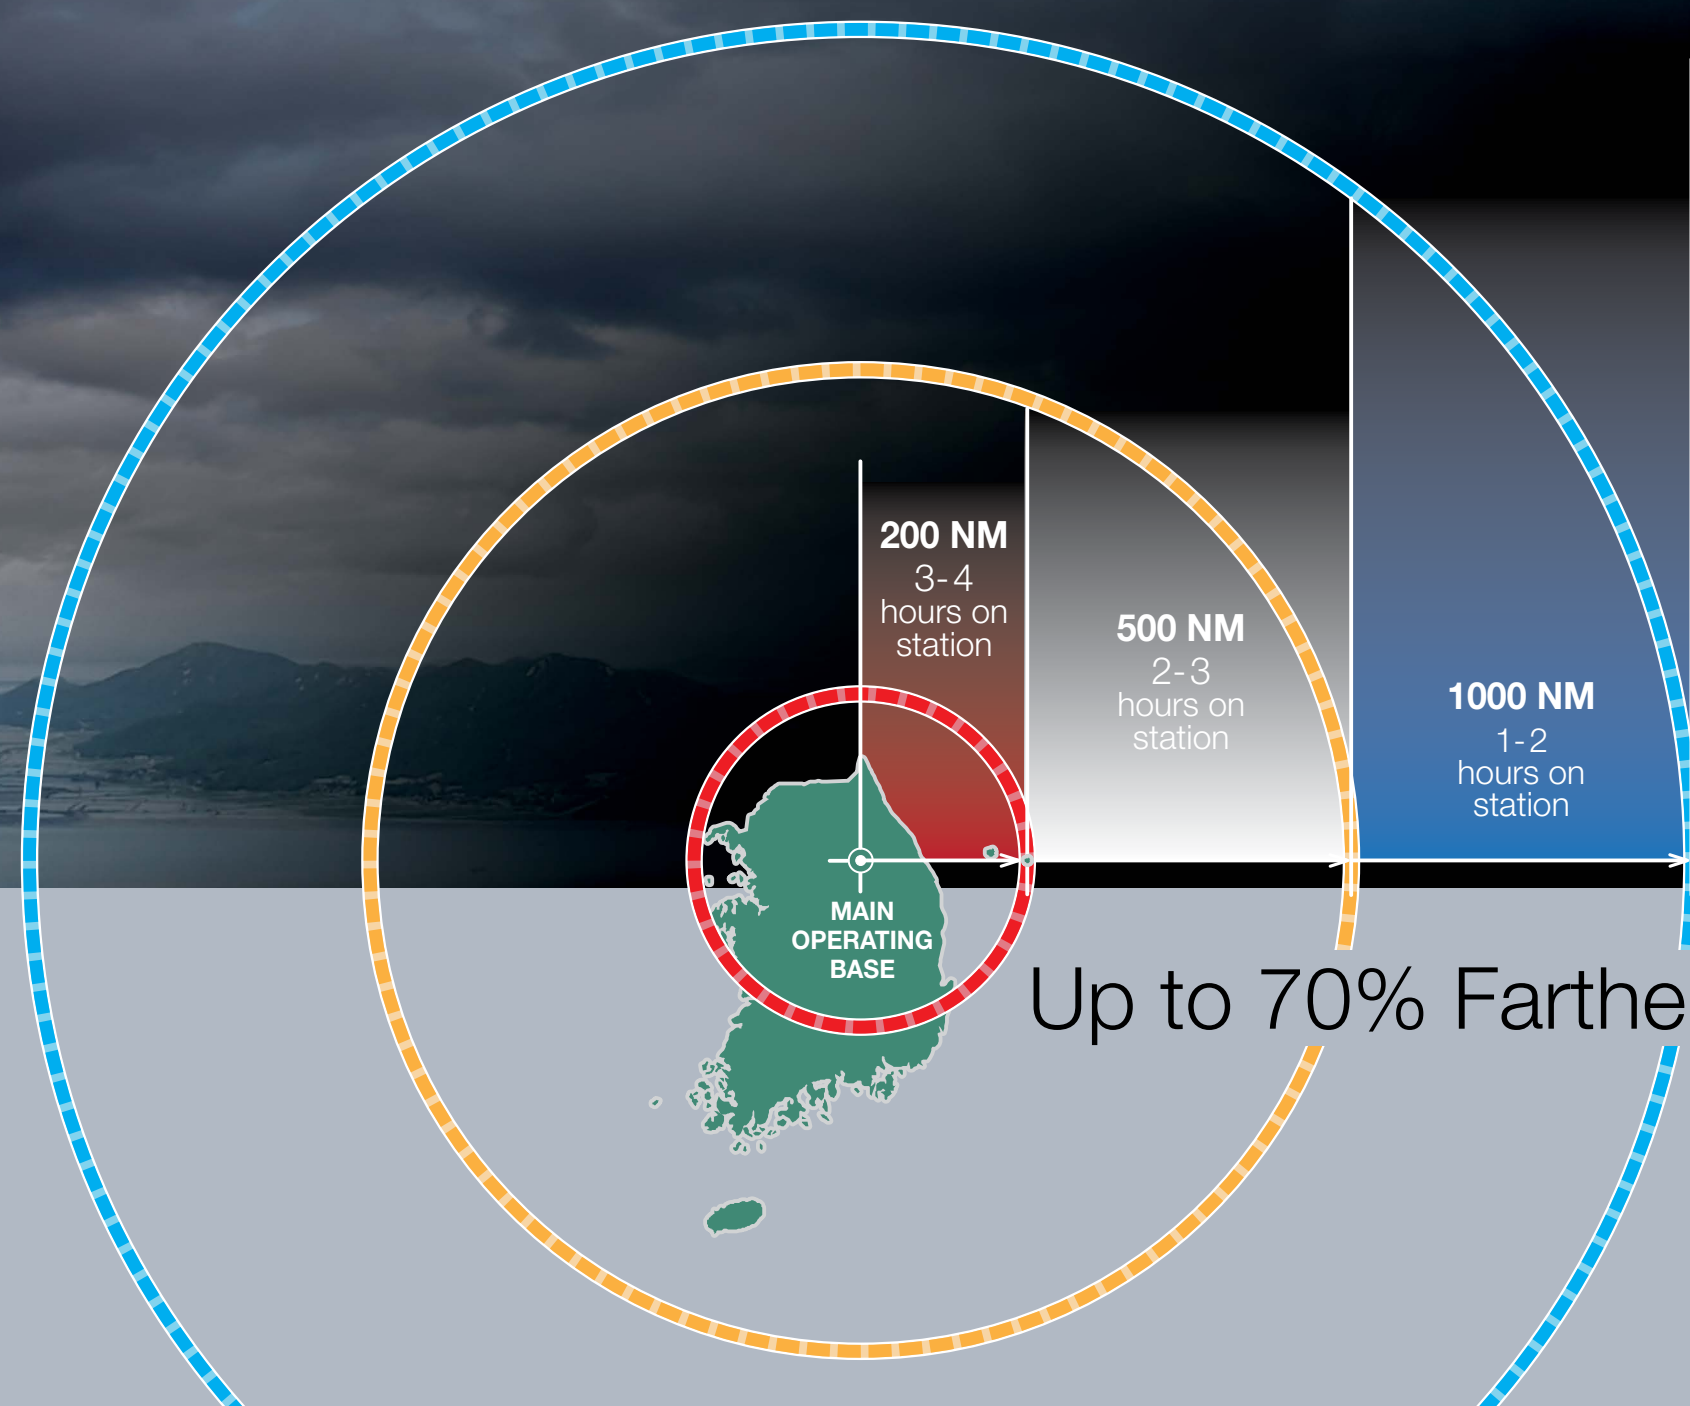

Up to 70% Farther than the Competition

Advanced Systems

Crew Station
Advanced Cockpit Fwd & Aft
11" x 19" (27.9 x 48.2 cm)
Large Area Display (LAD)
Dual Seat JHMCS-II
Reference Standby Displays

Sensors
Active Electronically Scanned Array (AESA) APG-82(V)11 Radar
Advanced Digital Electronic Warfare System (DEWS)

Avionics
Advanced Display Core Processor (ADCP) II
ARC-210 Radio w/ Secure Voice
Video Recorder & Map Set (VRAMS)