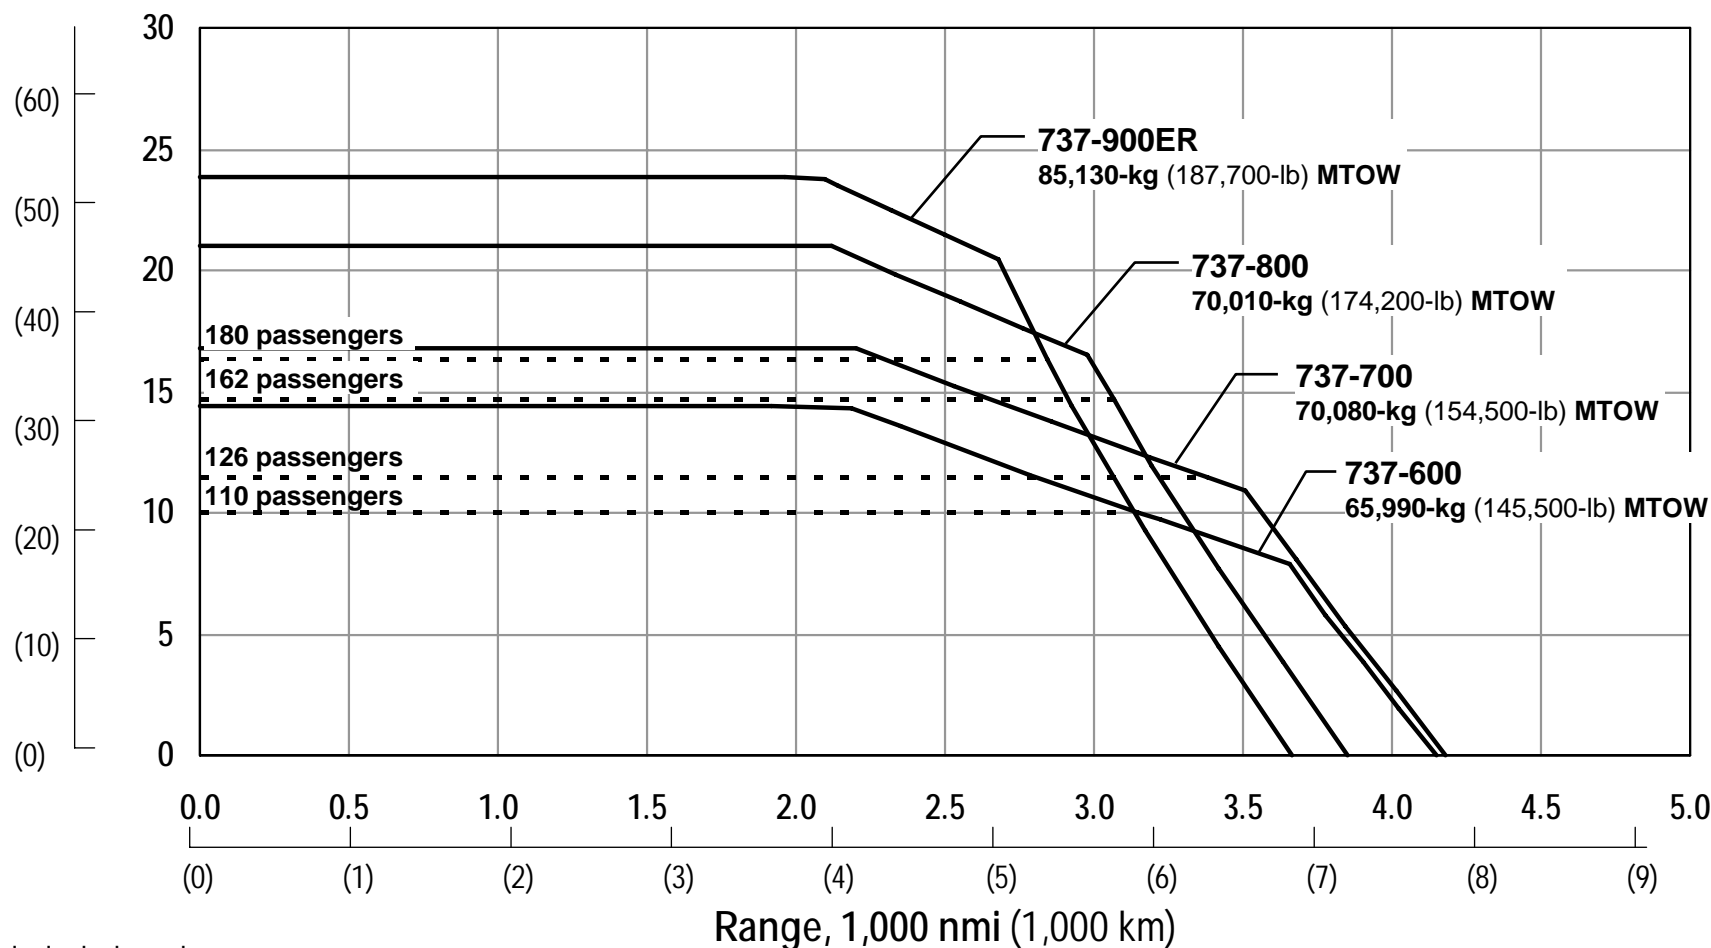

Family payload-range summary

737

Payload, 1,000 kg (1,000 lb)

- Typical mission rules.
- Two-class seating.
- 737-700/-800/-900ER with optional winglets.

737-700ER payload-range capability

737

Payload, 1,000 kg (1,000 lb)

- Typical mission rules.
- With optional winglets.
- Auxiliary fuel tanks are optional.

737-700ER payload-range capability

737

Payload, 1,000 kg (1,000 lb)

- Typical mission rules.
- With optional winglets.
- Auxiliary fuel tanks are optional.