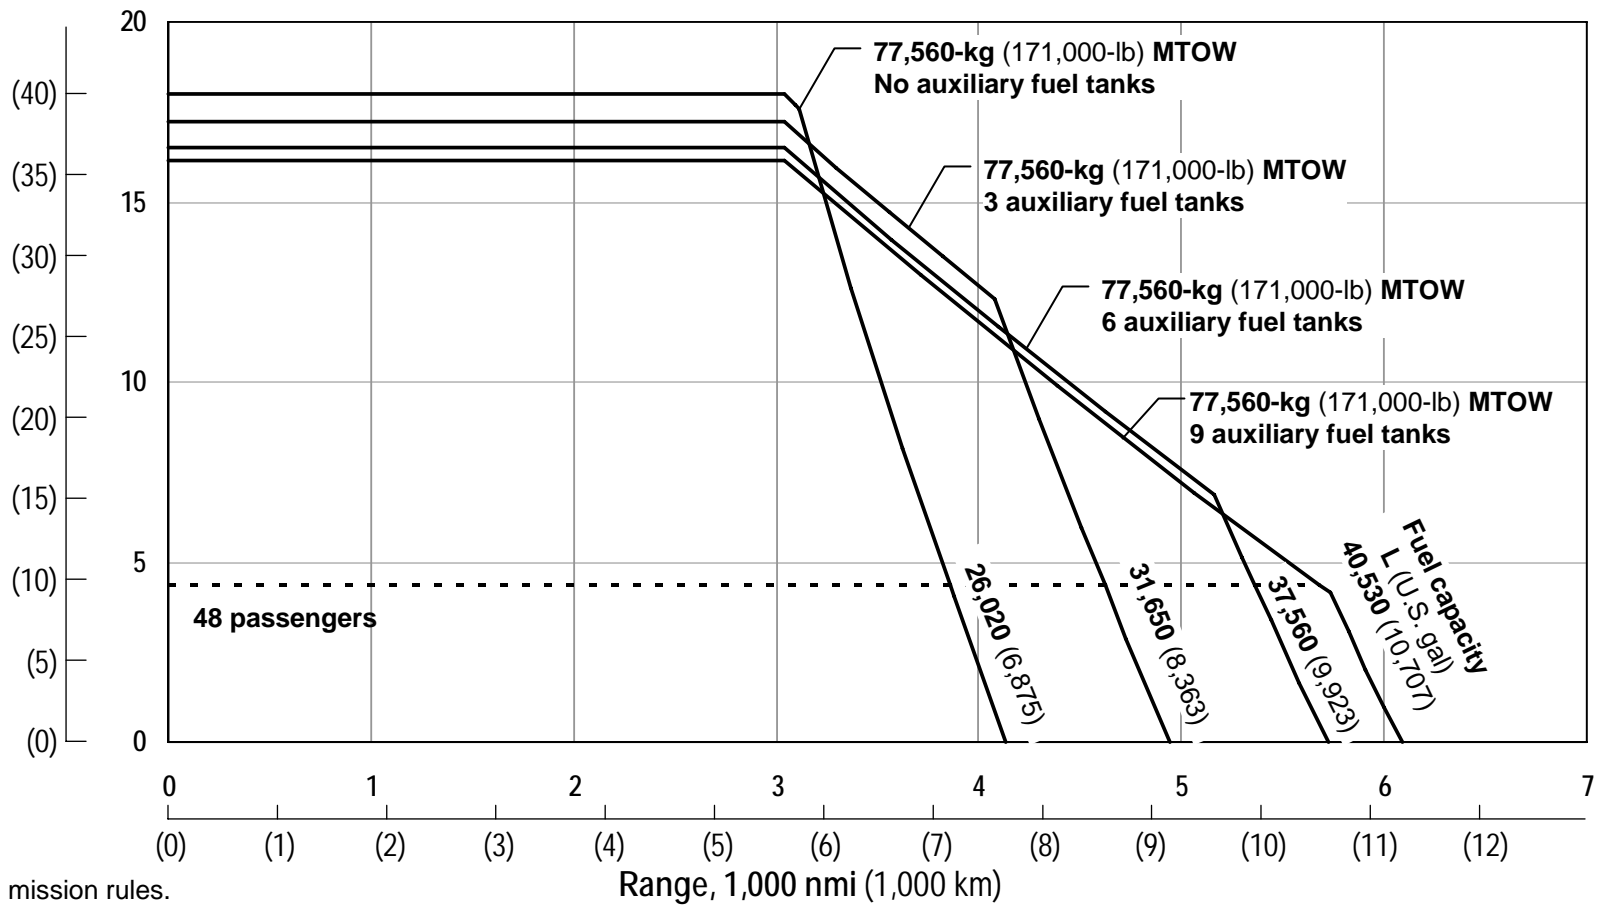

Family payload-range summary

737

Payload, 1,000 kg (1,000 lb)

- Typical mission rules.
- Two-class seating.
- 737-700/-800/-900ER with optional winglets.

737-700ER payload-range capability

737

Payload, 1,000 kg (1,000 lb)

- Typical mission rules.
- With optional winglets.
- Auxiliary fuel tanks are optional.

737-700ER payload-range capability

737

Payload, 1,000 kg (1,000 lb)

- Typical mission rules.
- With optional winglets.
- Auxiliary fuel tanks are optional.