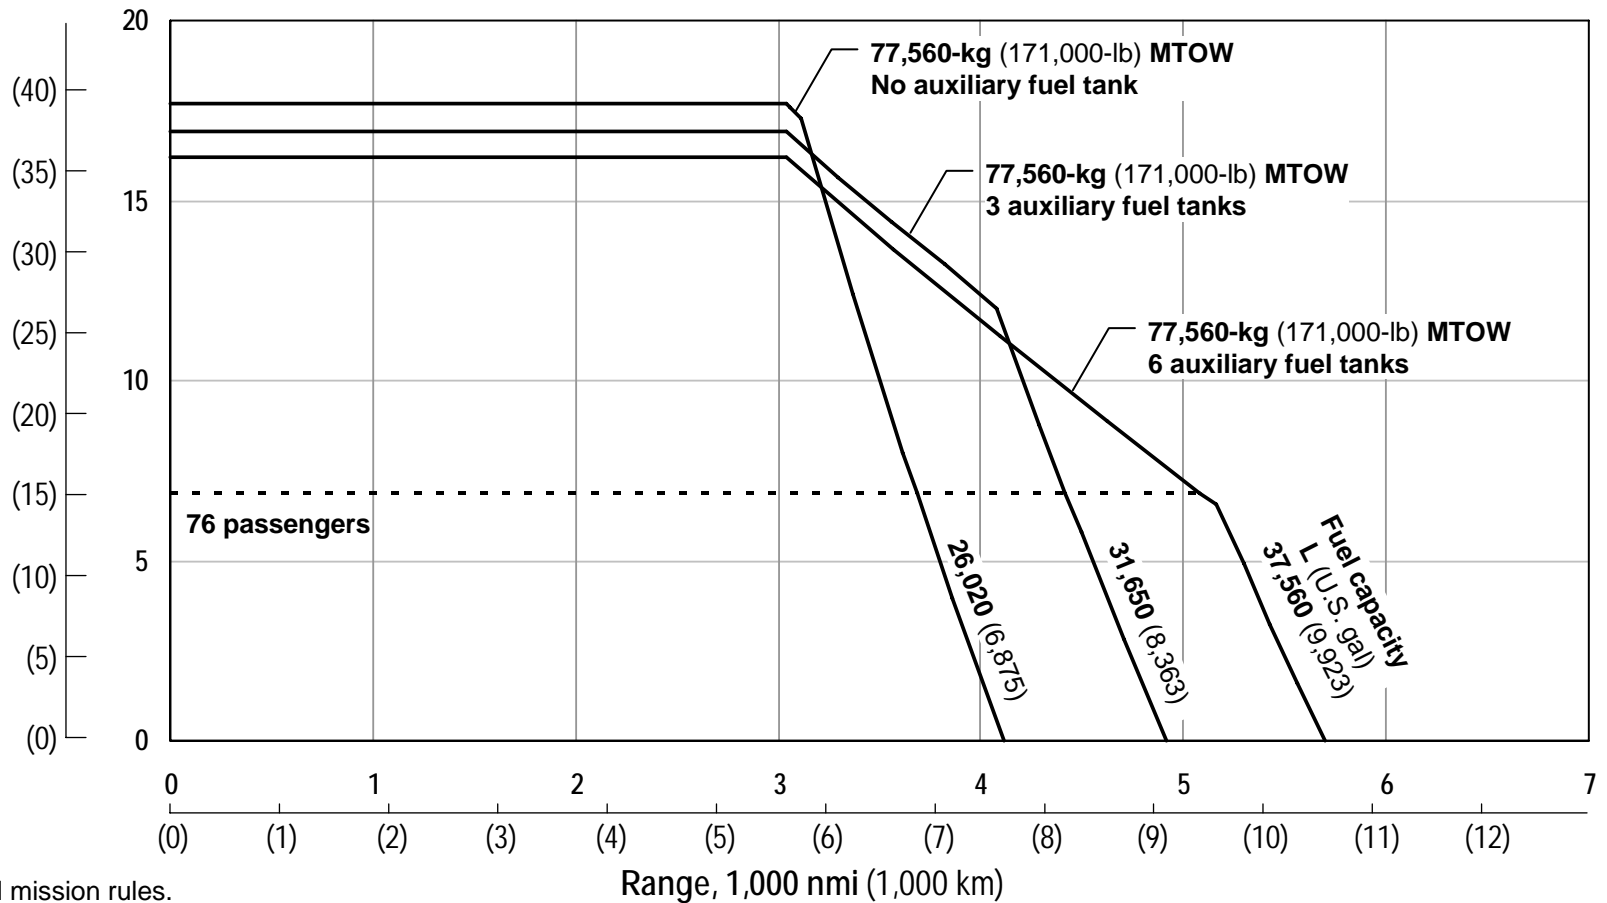

Family payload-range summary

737

Payload, 1,000 kg (1,000 lb)

- Typical mission rules.
- Two-class seating.
- 737-700/-800/-900ER with optional winglets.

737-700ER payload-range capability

737

Payload, 1,000 kg (1,000 lb)

- Typical mission rules.
- With optional winglets.
- Auxiliary fuel tanks are optional.

737-700ER payload-range capability

737

Payload, 1,000 kg (1,000 lb)

- Typical mission rules.
- With optional winglets.
- Auxiliary fuel tanks are optional.